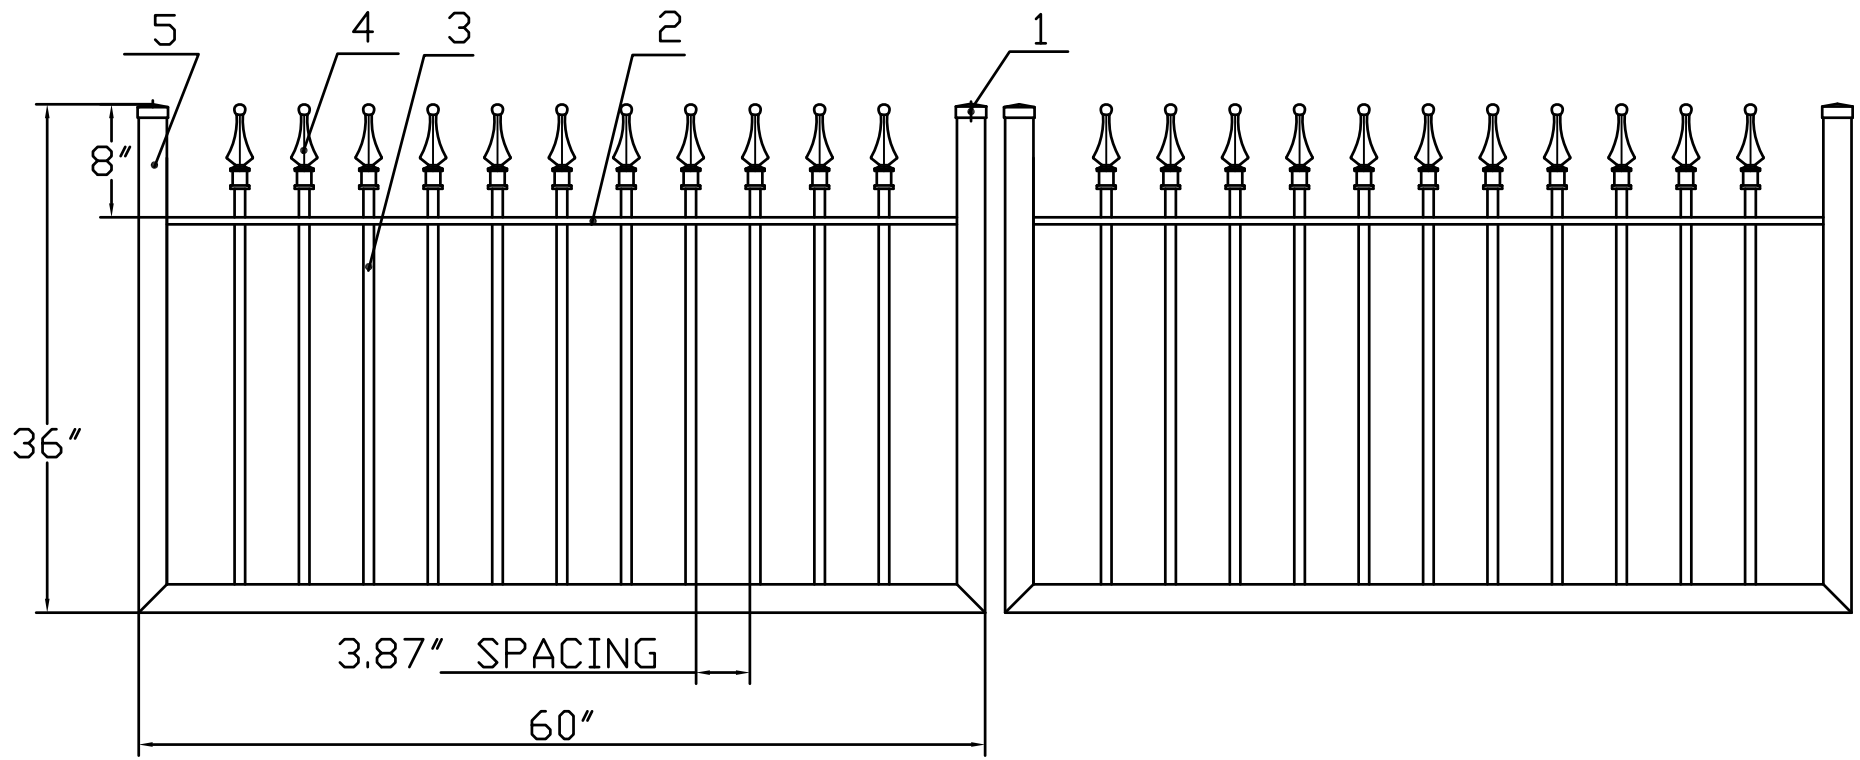

3'H X 10'W STRONGHOLD IRON DOUBLE WALK GATE
SIGNATURE GRADE - STYLE #1: CLASSIC

www.ironfenceshop.com
(800) 261-2729

NO.	MATERIAL	QTY
1	CAST IRON CAP	4
2	┌ 1 1/2"X1/2"X1/8"	2
3	3/4"X3/4"X16ga	22
4	CAST IRON FINIAL	22
5	2"X2"X14ga	6

TP0305-CGD