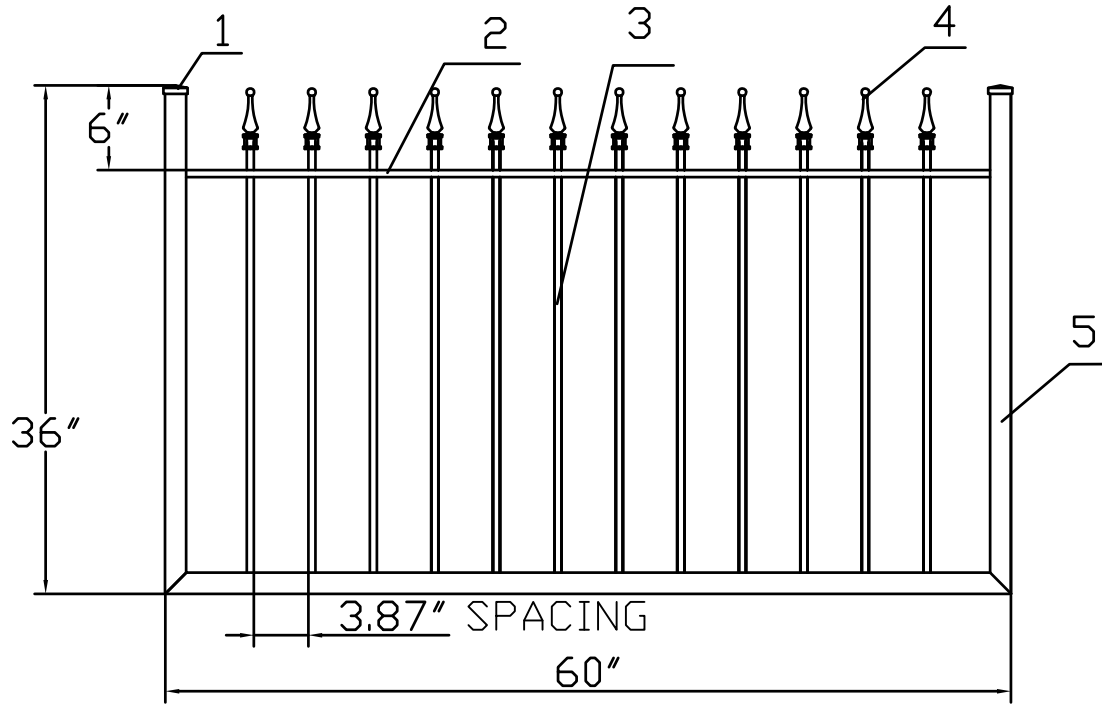

3'H X 5'W STRONGHOLD IRON WALK GATE
 TRADITIONAL GRADE - STYLE #1: CLASSIC

www.ironfenceshop.com
 (800) 261-2729

NO.	MATERIAL	QTY
1	CAST IRON CAP	2
2	┌ 1"X1/2"X1/8"	1
3	1/2"X1/2"X18ga	12
4	CAST IRON FINIAL	12
5	1-1/2"X1-1/2"X14ga	3