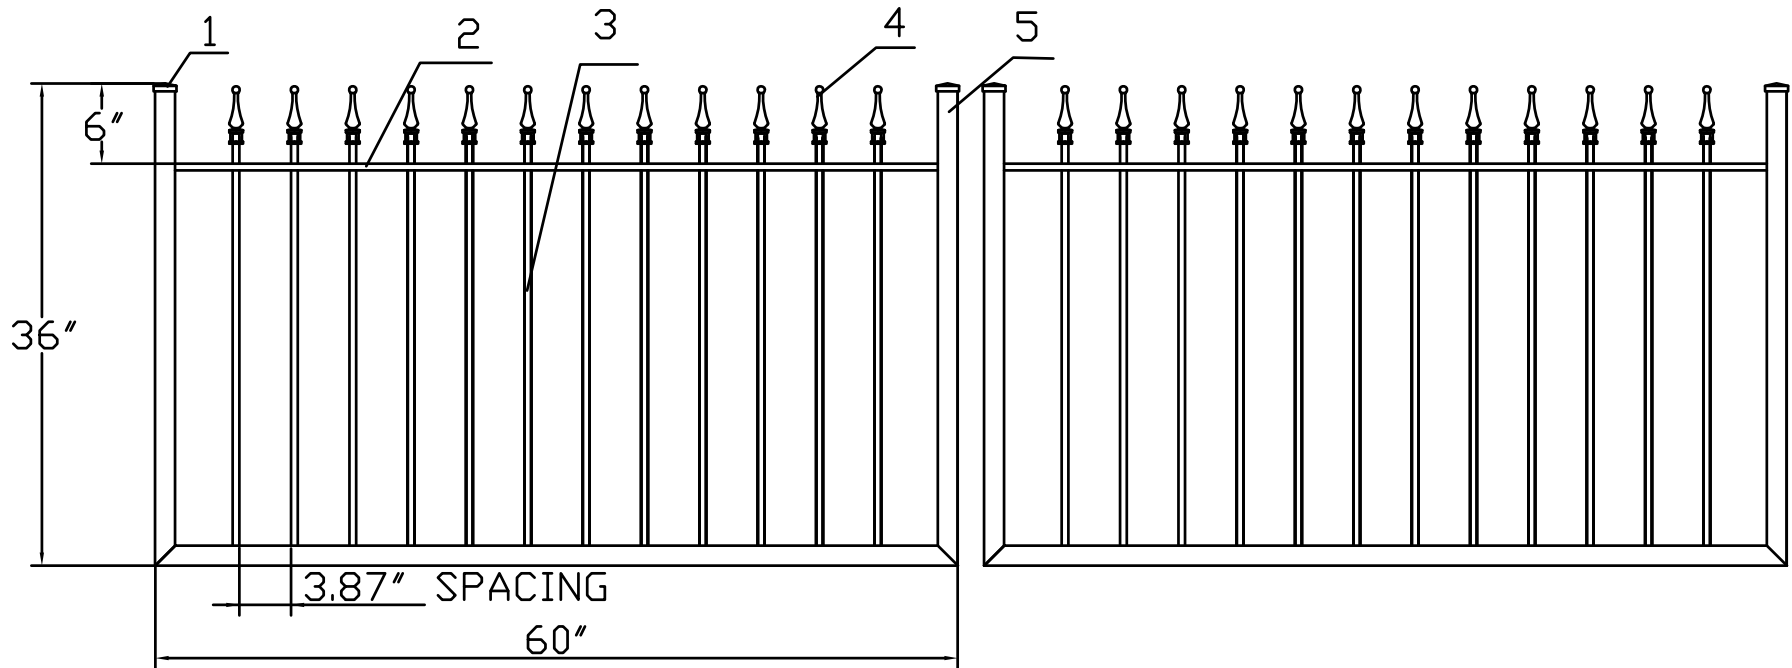

3'H X 10'W STRONGHOLD IRON DOUBLE WALK GATE  
 TRADITIONAL GRADE - STYLE #1: CLASSIC

www.ironfenceshop.com  
 (800) 261-2729

NO.	MATERIAL	QTY
1	CAST IRON CAP	4
2	┌ 1"X1/2"X1/8"	2
3	1/2"X1/2"X18ga	24
4	CAST IRON FINIAL	24
5	1-1/2"X1-1/2"X14ga	6