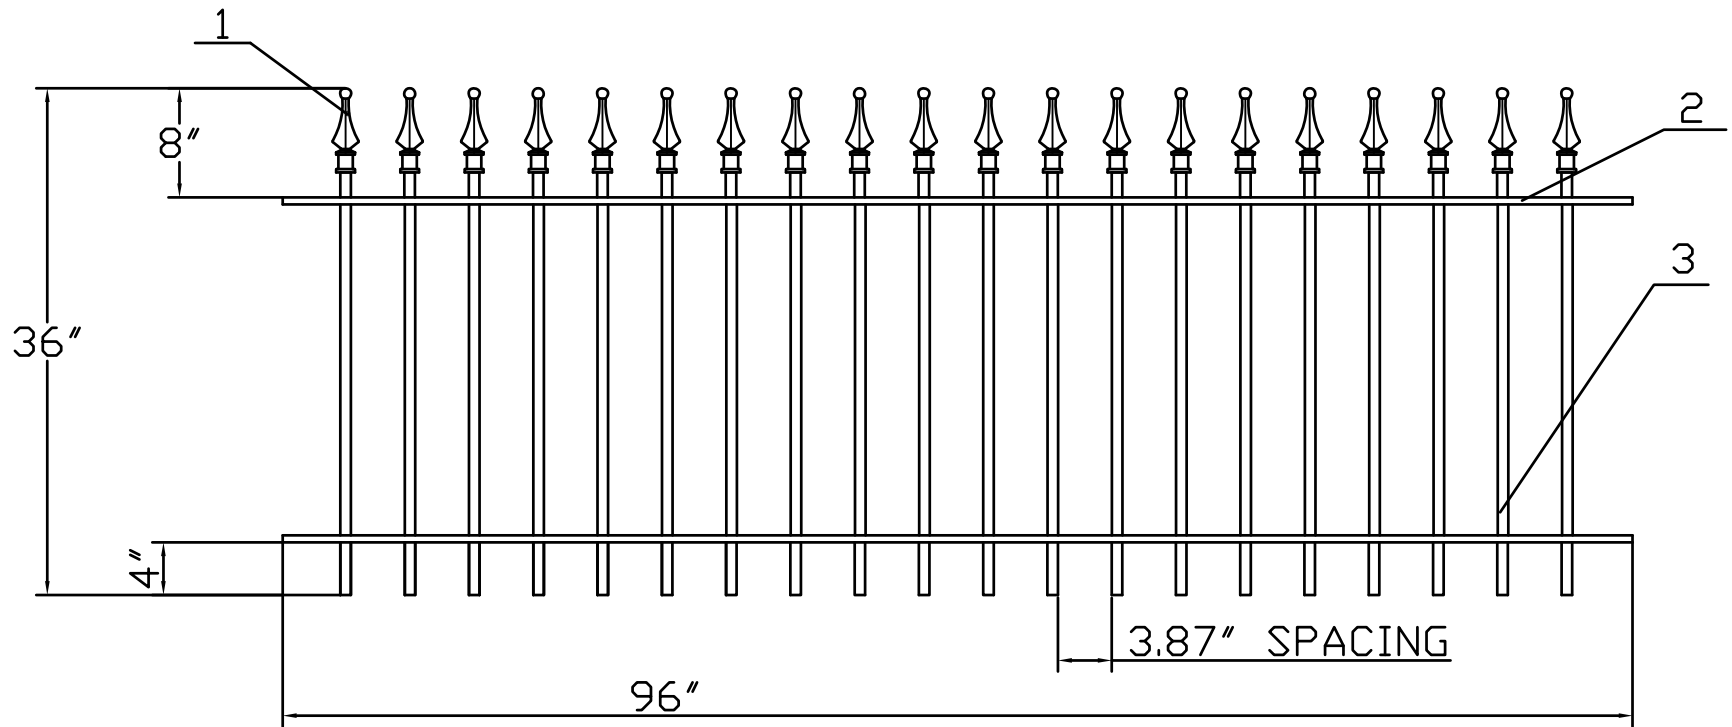

3'H X 8'W STRONGHOLD IRON FENCE PANEL
SIGNATURE GRADE - STYLE #1: CLASSIC

PERIMETER FENCING

IRON • FENCE
 SHOP
 ESTATE GATES

www.ironfenceshop.com
(800) 261-2729

NO.	MATERIAL	QTY
1	CAST IRON FINIAL	20
2	┌ 1 1/2"X1/2"X1/8"	2
3	3/4"X3/4"X16ga	20

TP0308-2C