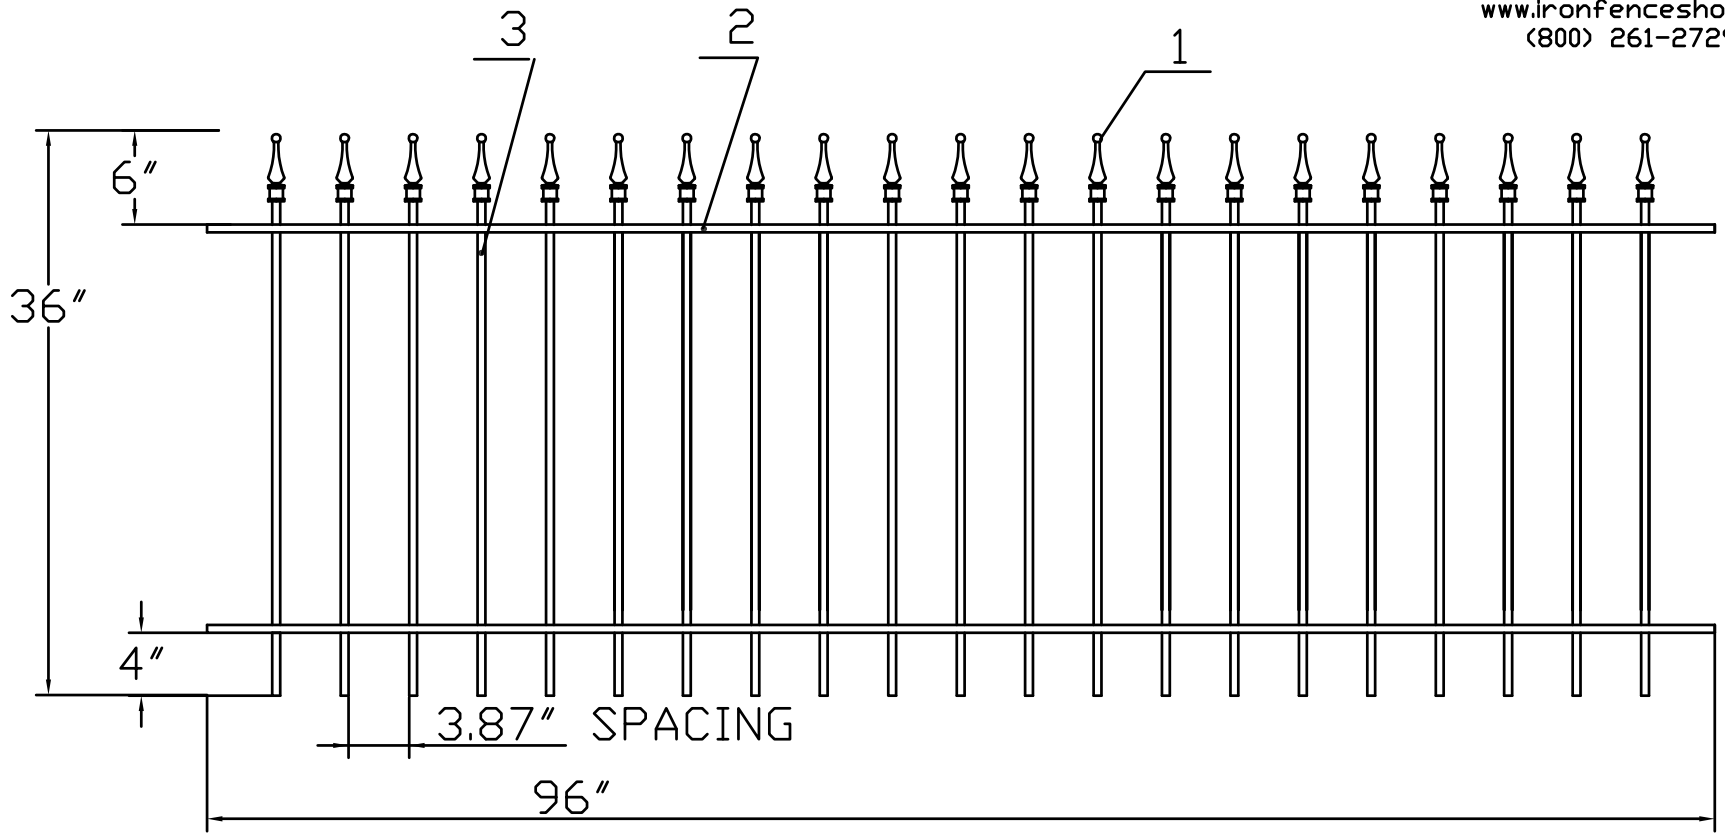

3'H X 8'W STRONGHOLD IRON FENCE PANEL  
 TRADITIONAL GRADE - STYLE #1: CLASSIC

www.ironfenceshop.com  
 (800) 261-2729

NO.	MATERIAL	QTY
1	CAST IRON FINIAL	21
2	┌ 1"X1/2"X1/8"	2
3	1/2"X1/2"X18ga	21

TP0308-2R