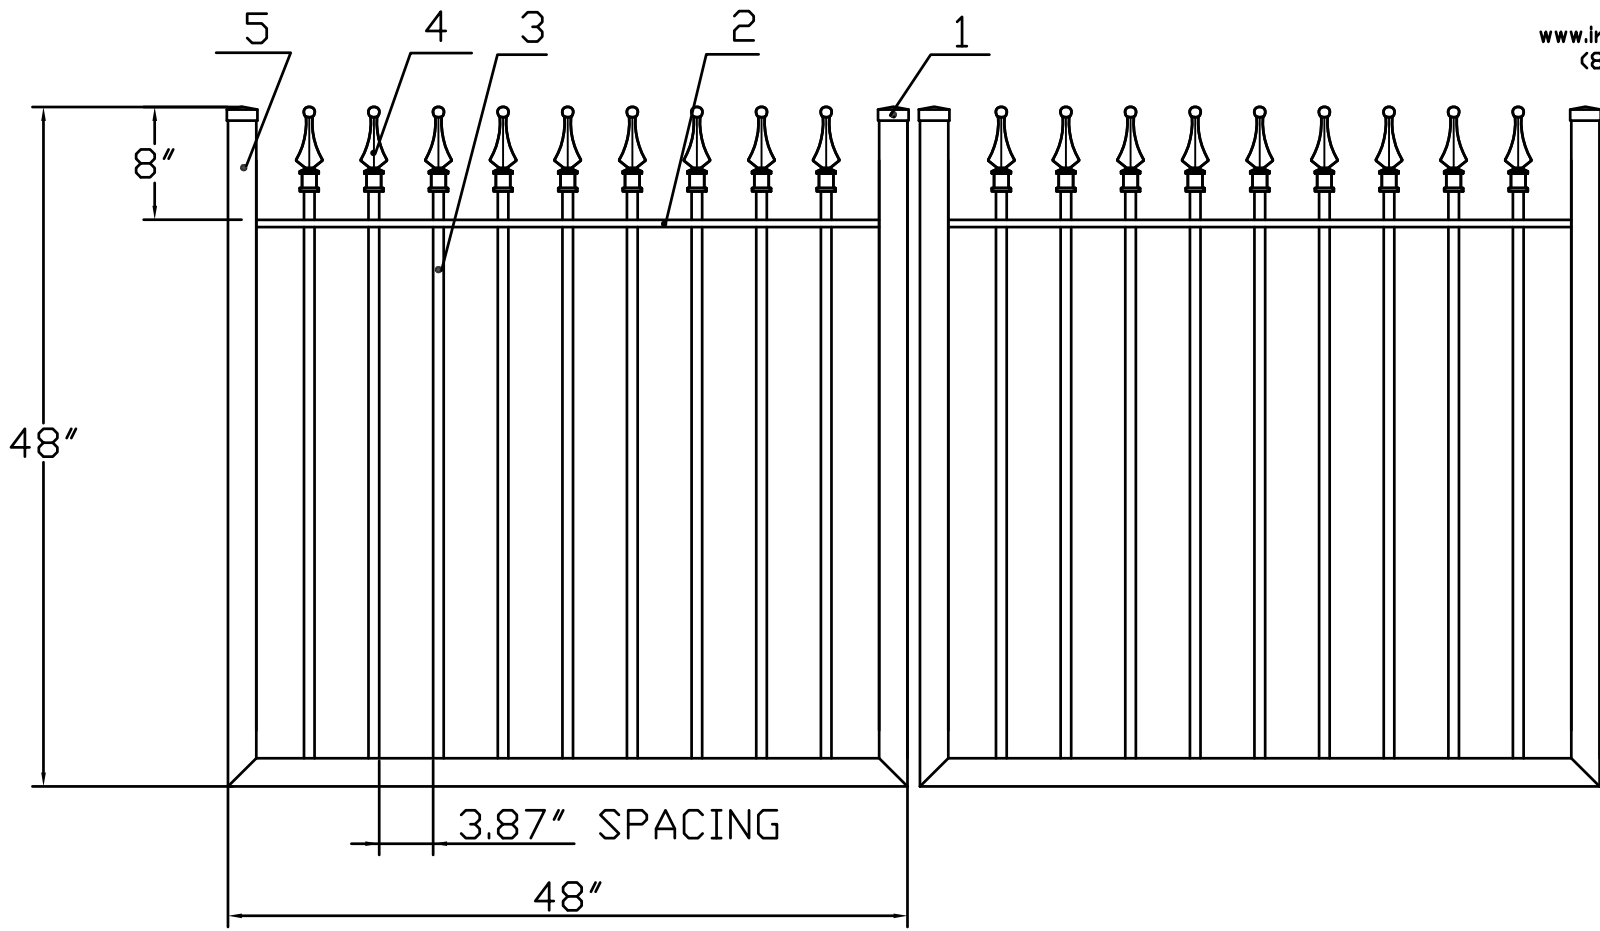

4'H X 8'W STRONGHOLD IRON DOUBLE WALK GATE
SIGNATURE GRADE - STYLE #1: CLASSIC

www.ironfenceshop.com
(800) 261-2729

| NO. | MATERIAL | QTY |
|-----|--------------------|-----|
| 1 | CAST IRON CAP | 4 |
| 2 | ┌ 1 1/2"X1/2"X1/8" | 2 |
| 3 | 3/4"X3/4"X16ga | 18 |
| 4 | CAST IRON FINIAL | 18 |
| 5 | 2"X2"X14ga | 6 |

TP0404-CGD