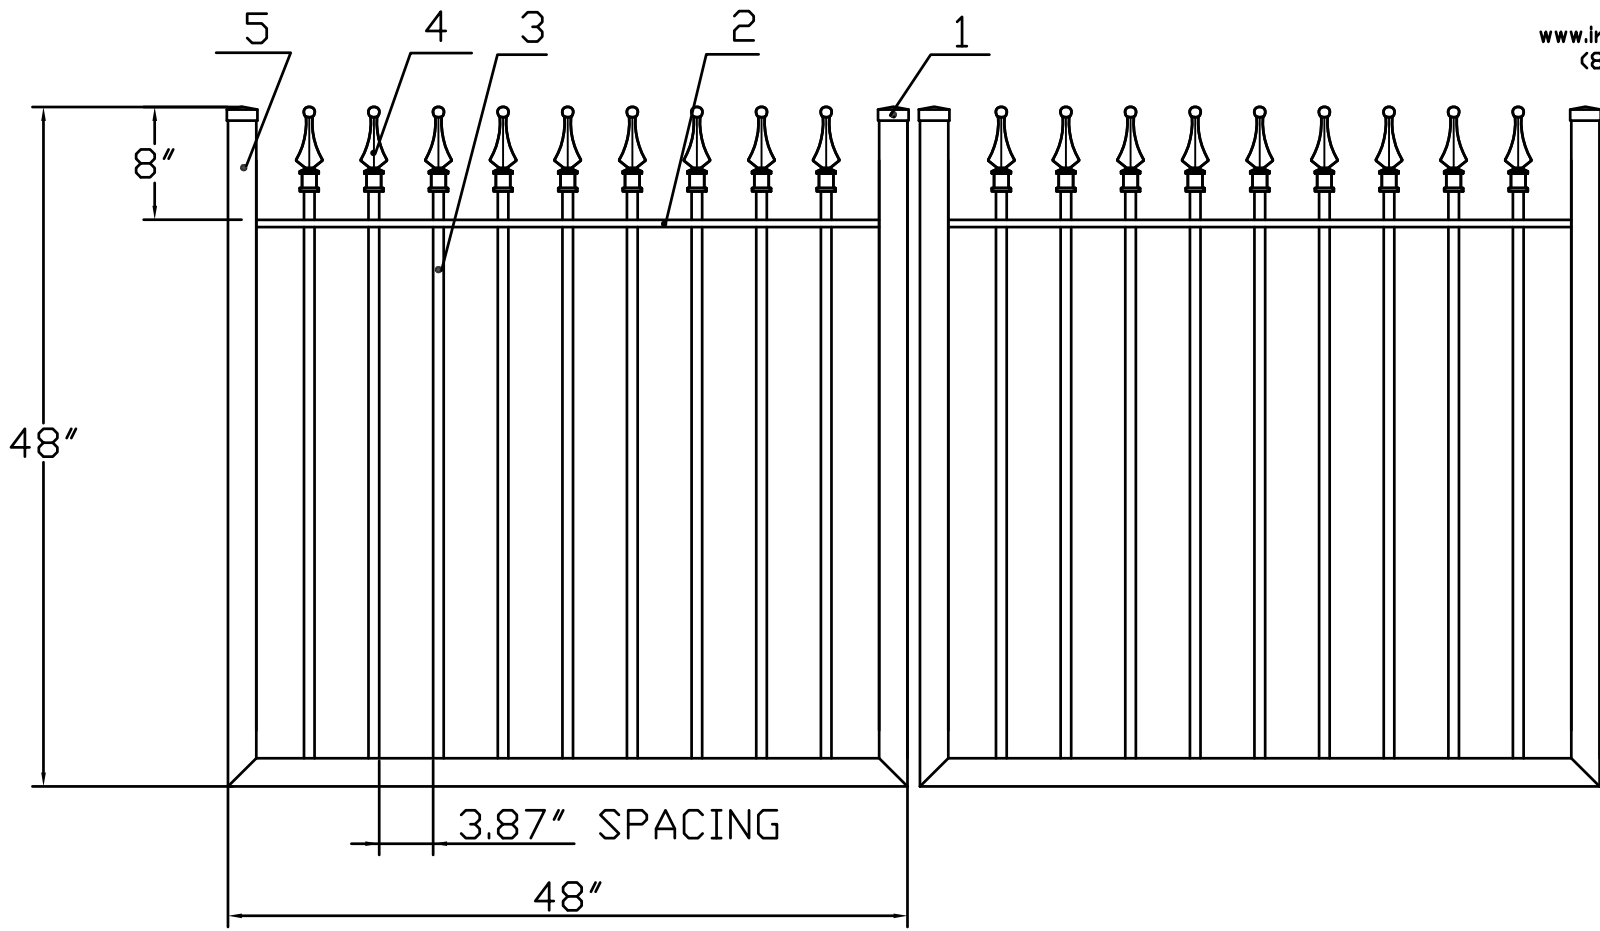

4'H X 8'W STRONGHOLD IRON DOUBLE WALK GATE  
SIGNATURE GRADE - STYLE #1: CLASSIC

www.ironfenceshop.com  
(800) 261-2729

NO.	MATERIAL	QTY
1	CAST IRON CAP	4
2	┌ 1 1/2"X1/2"X1/8"	2
3	3/4"X3/4"X16ga	18
4	CAST IRON FINIAL	18
5	2"X2"X14ga	6

TP0404-CGD