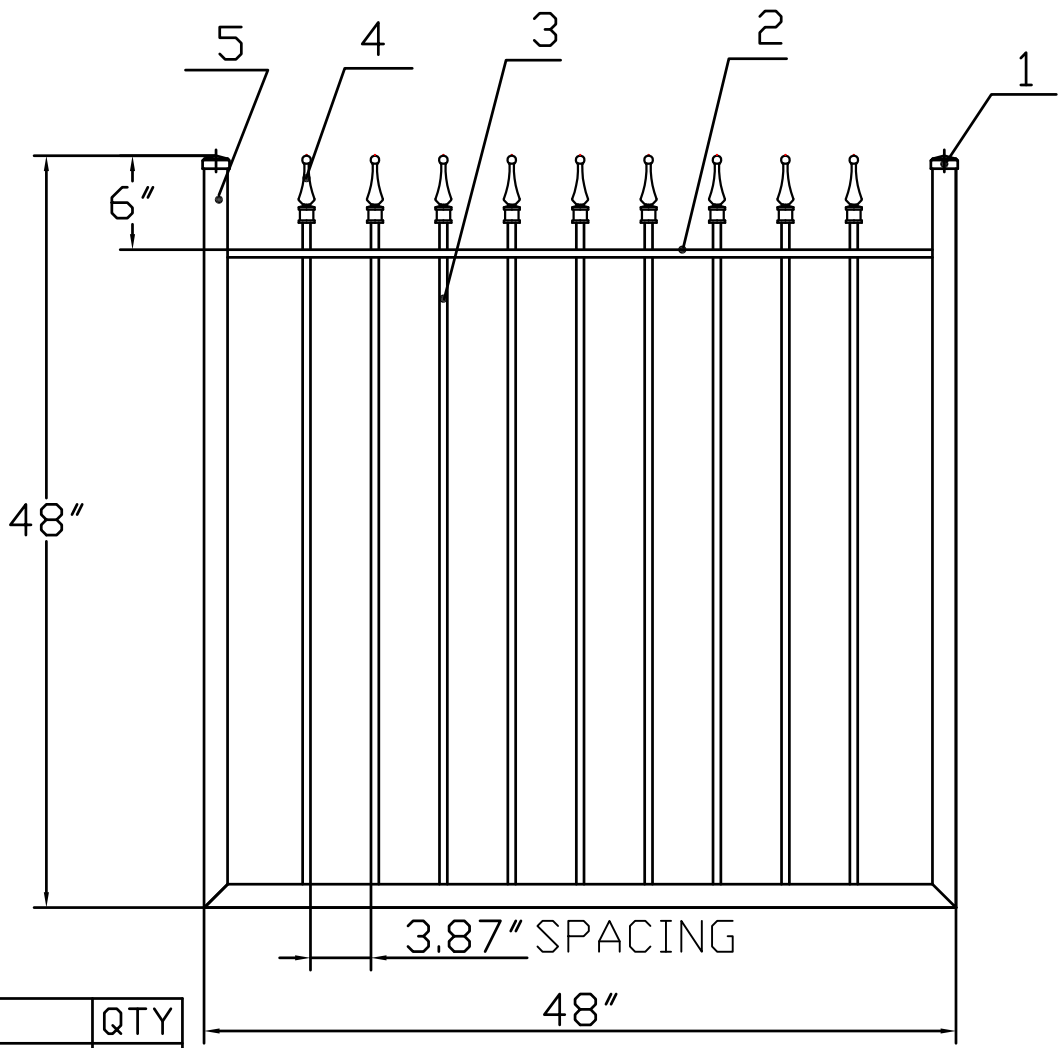

4'H X 4'W STRONGHOLD IRON WALK GATE
 TRADITIONAL GRADE - STYLE #1: CLASSIC

www.ironfenceshop.com
 (800) 261-2729

NO.	MATERIAL	QTY
1	CAST IRON CAP	2
2	 1"X1/2"X1/8"	1
3	1/2"X1/2"X18ga	9
4	CAST IRON FINIAL	9
5	1-1/2"X1-1/2"X14ga	3

TP0404-RG