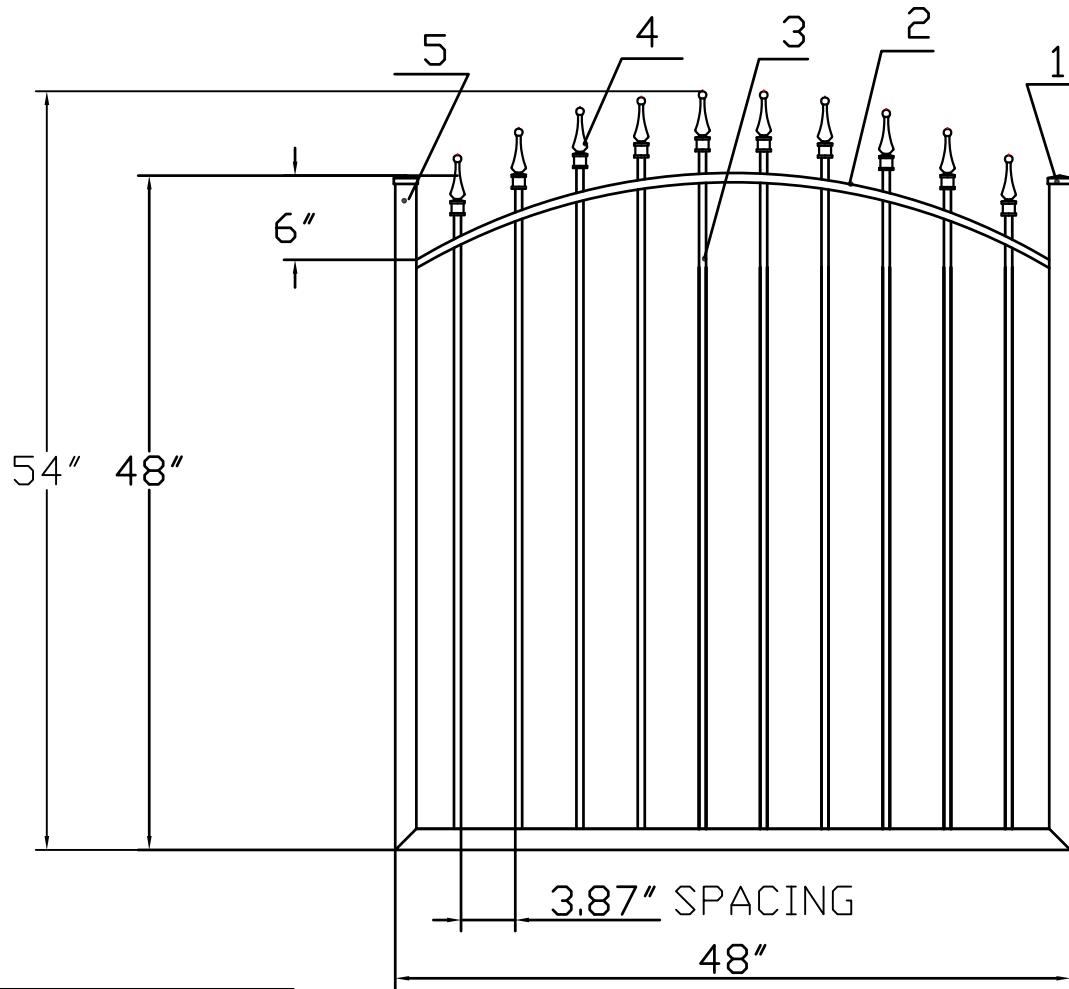

4'H X 4'W STRONGHOLD IRON ARCHED WALK GATE
 TRADITIONAL GRADE - STYLE #1: CLASSIC

www.ironfenceshop.com
 (800) 261-2729

NO.	MATERIAL	QTY
1	CAST IRON CAP	2
2	┌ 1"X1/2"X1/8"	1
3	1/2"X1/2"X18ga	10
4	CAST IRON FINIAL	10
5	1-1/2"X1-1/2"X14ga	3

TP0404-RGA