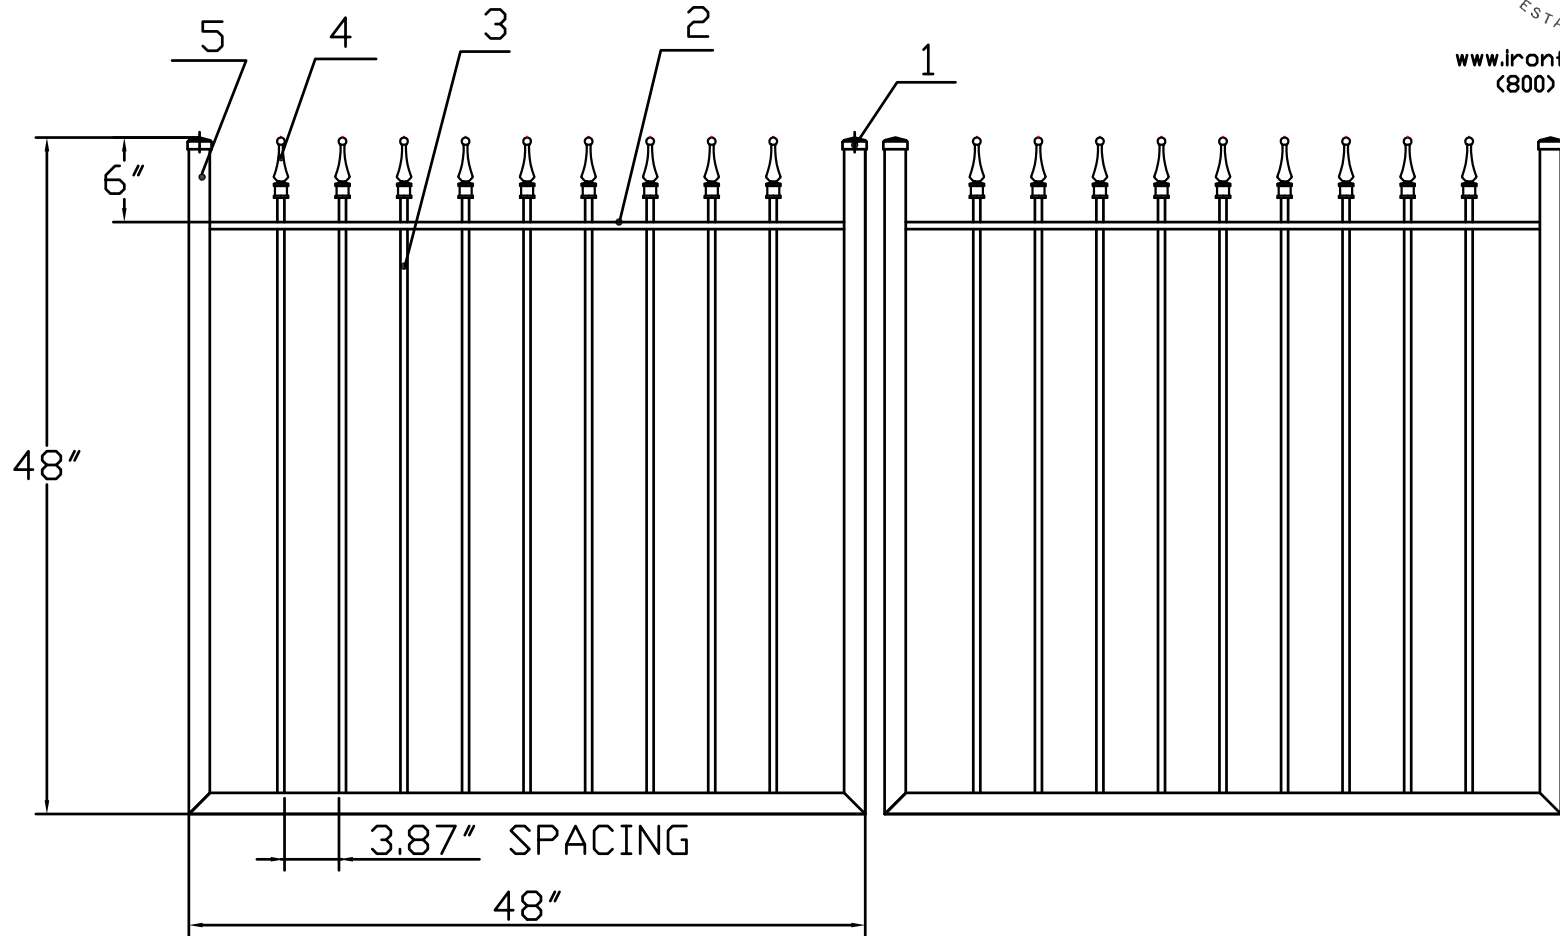

4'H X 8'W STRONGHOLD IRON DOUBLE WALK GATE
 TRADITIONAL GRADE - STYLE #1: CLASSIC

www.ironfenceshop.com
 (800) 261-2729

NO.	MATERIAL	QTY
1	CAST IRON CAP	4
2	┌ 1"X1/2"X1/8"	2
3	1/2"X1/2"X18ga	18
4	CAST IRON FINIAL	18
5	1-1/2"X1-1/2"X14ga	6

TP0404-RGD