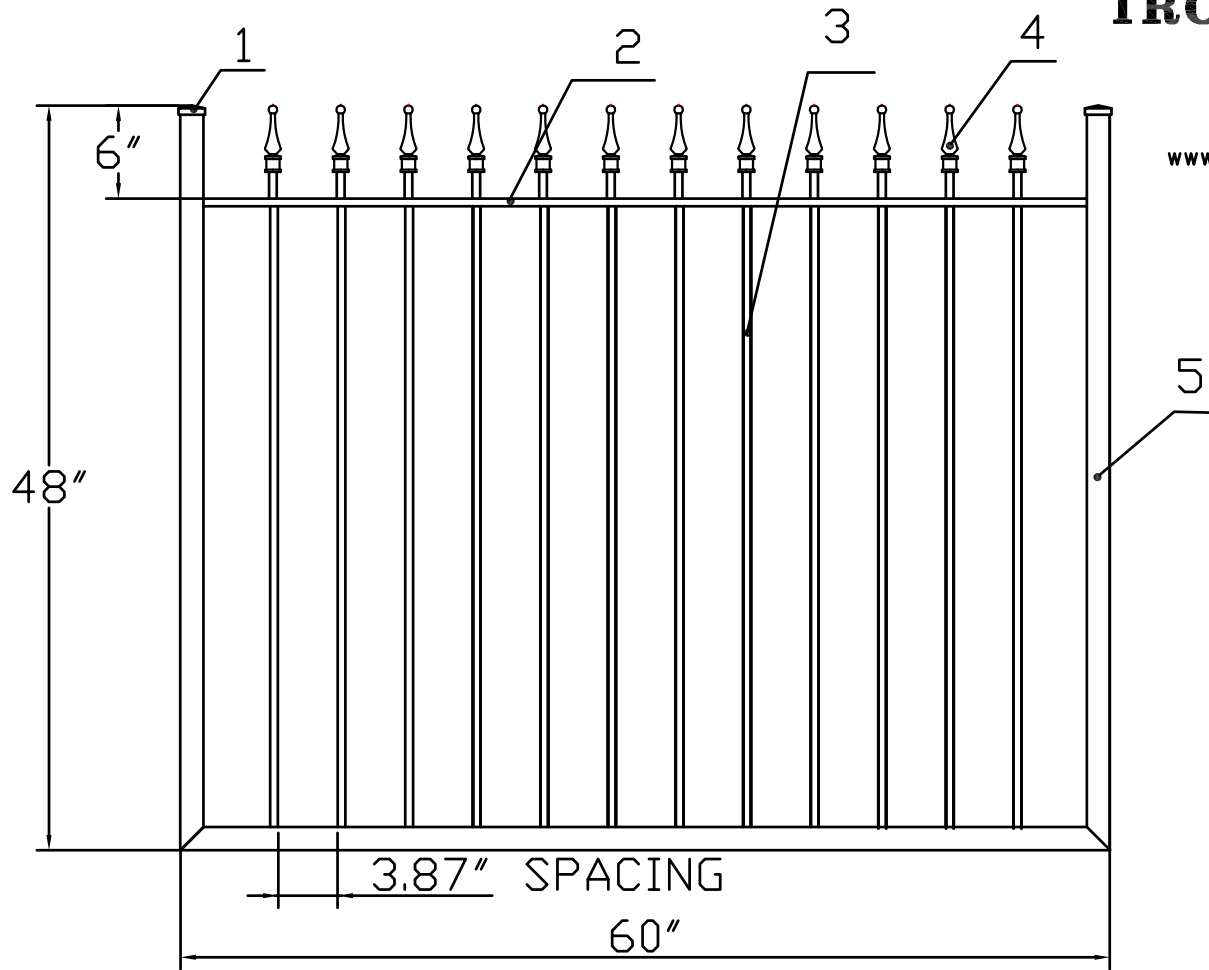

4'H X 5'W STRONGHOLD IRON WALK GATE
 TRADITIONAL GRADE - STYLE #1: CLASSIC

PERIMETER FENCING

**IRON • FENCE
 SHOP**

ESTATE GATES

www.ironfenceshop.com
 (800) 261-2729

NO.	MATERIAL	QTY
1	CAST IRON CAP	2
2	┌ 1"X1/2"X1/8"	1
3	1/2"X1/2"X18ga	12
4	CAST IRON FINIAL	12
5	1-1/2"X1-1/2"X14ga	3

TP0405-RG