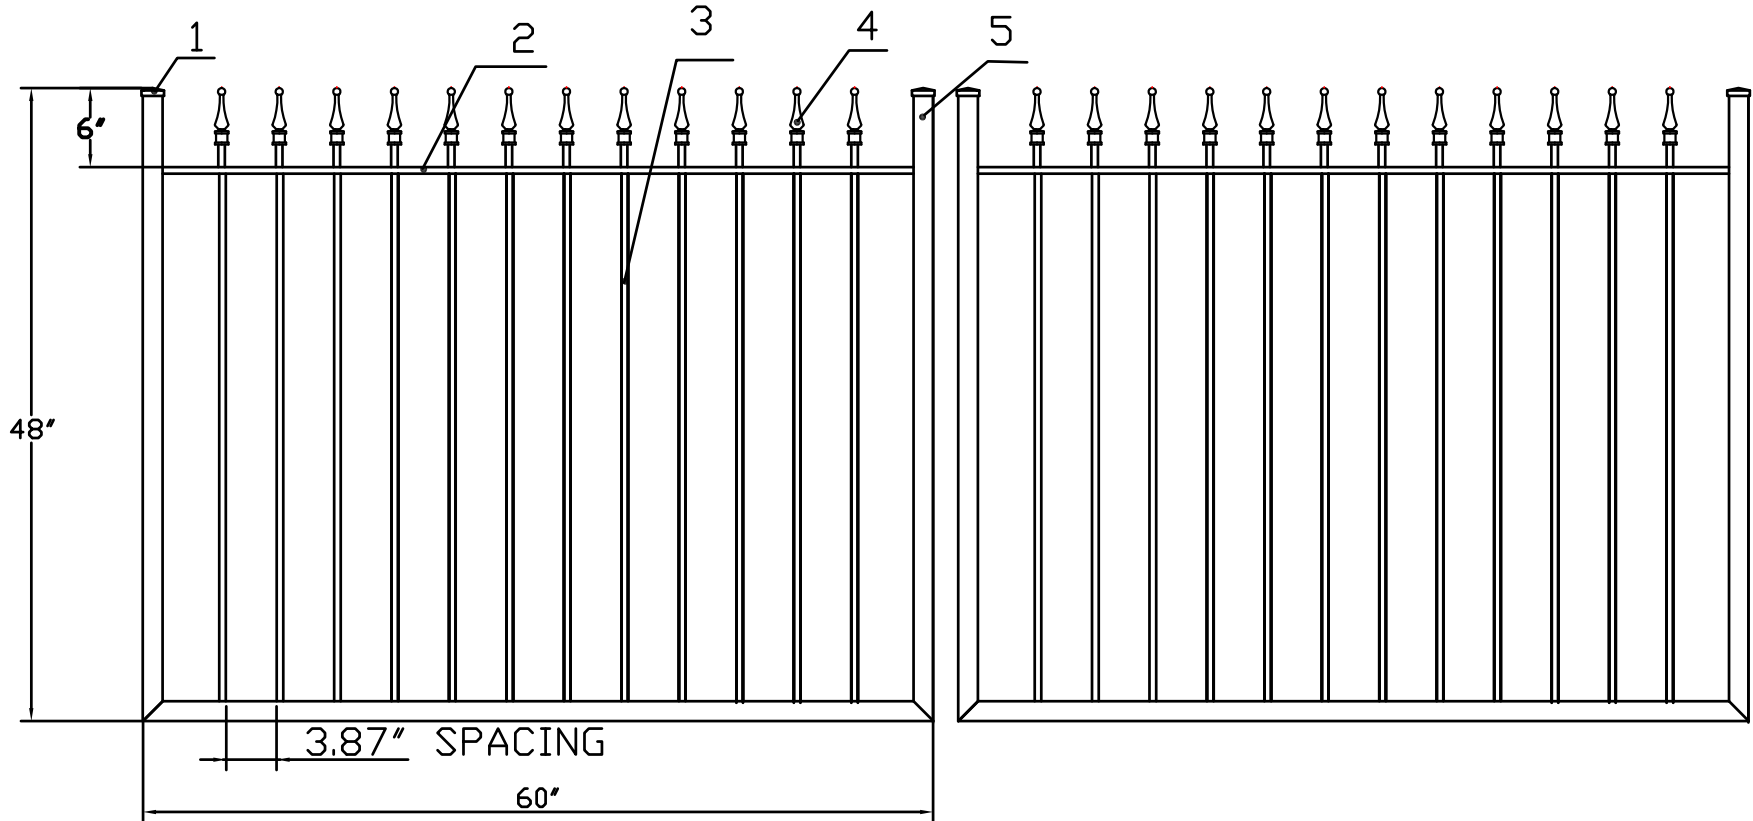

4'H X 10'W STRONGHOLD IRON DOUBLE WALK GATE
 TRADITIONAL GRADE - STYLE #1: CLASSIC

www.ironfenceshop.com
 (800) 261-2729

NO.	MATERIAL	QTY
1	CAST IRON CAP	4
2	┌ 1"X1/2"X1/8"	2
3	1/2"X1/2"X18ga	24
4	CAST IRON FINIAL	24
5	1-1/2"X1-1/2"X14ga	6