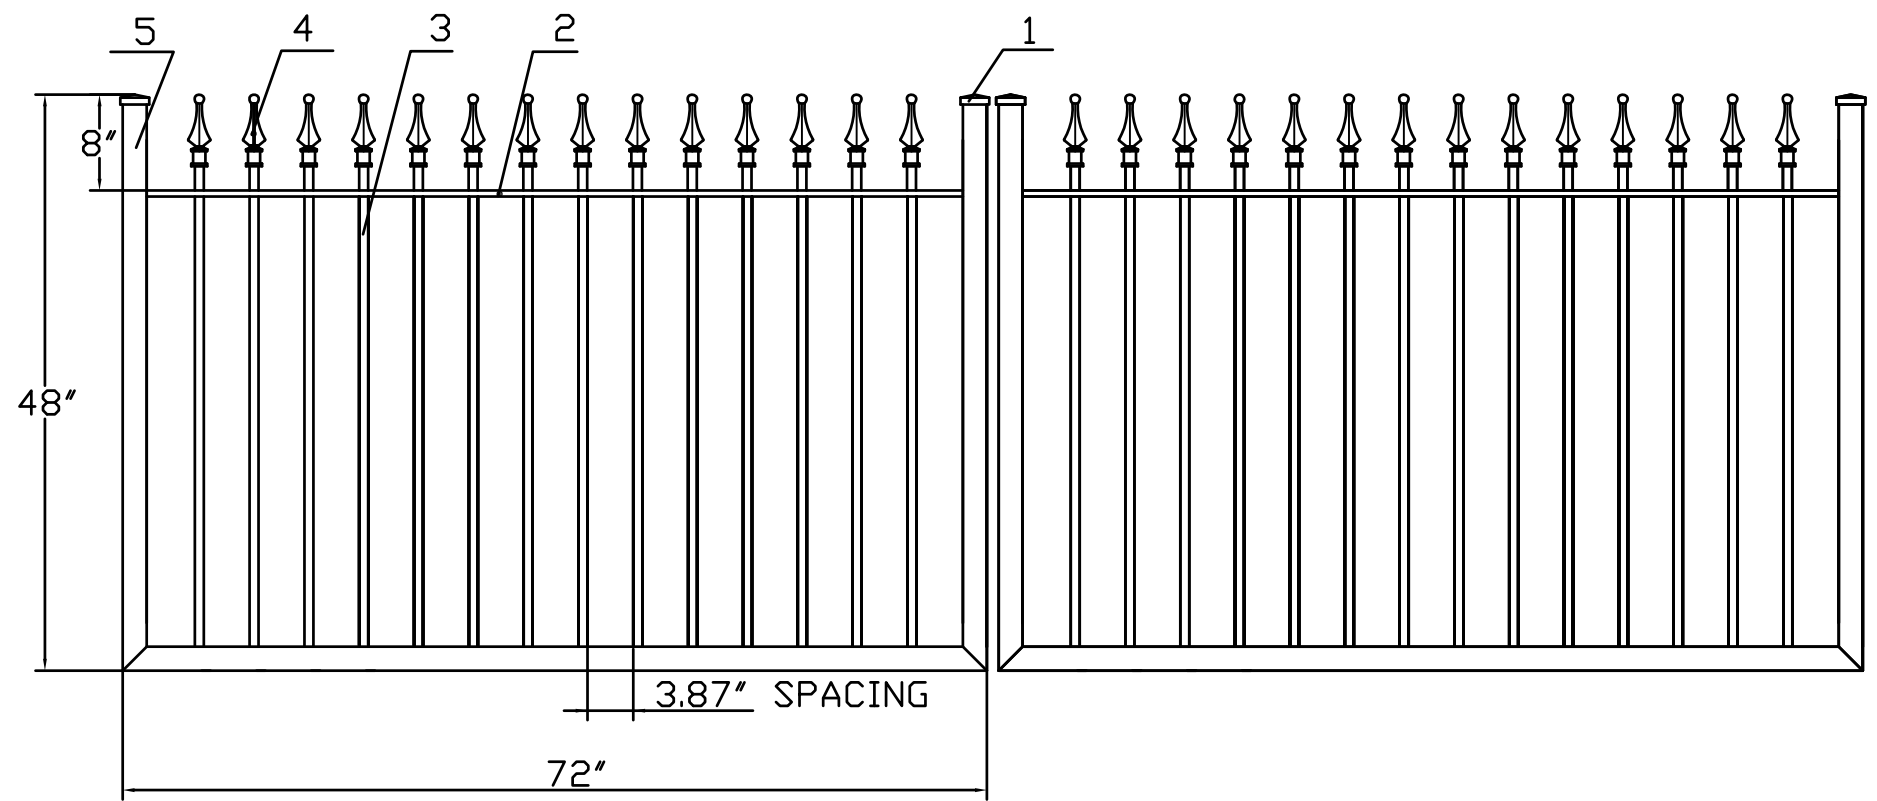

4'H X 12'W STRONGHOLD IRON DOUBLE WALK GATE  
SIGNATURE GRADE - STYLE #1: CLASSIC

PERIMETER FENCING  
  
**IRON • FENCE**  
**SHOP**  
 ESTATE GATES  
 www.ironfenceshop.com  
 (800) 261-2729

NO.	MATERIAL	QTY
1	CAST IRON CAP	4
2	 1 1/2"X1/2"X1/8"	2
3	3/4"X3/4"X16ga	28
4	CAST IRON FINIAL	28
5	2"X2"X14ga	6

TP0406-CGD