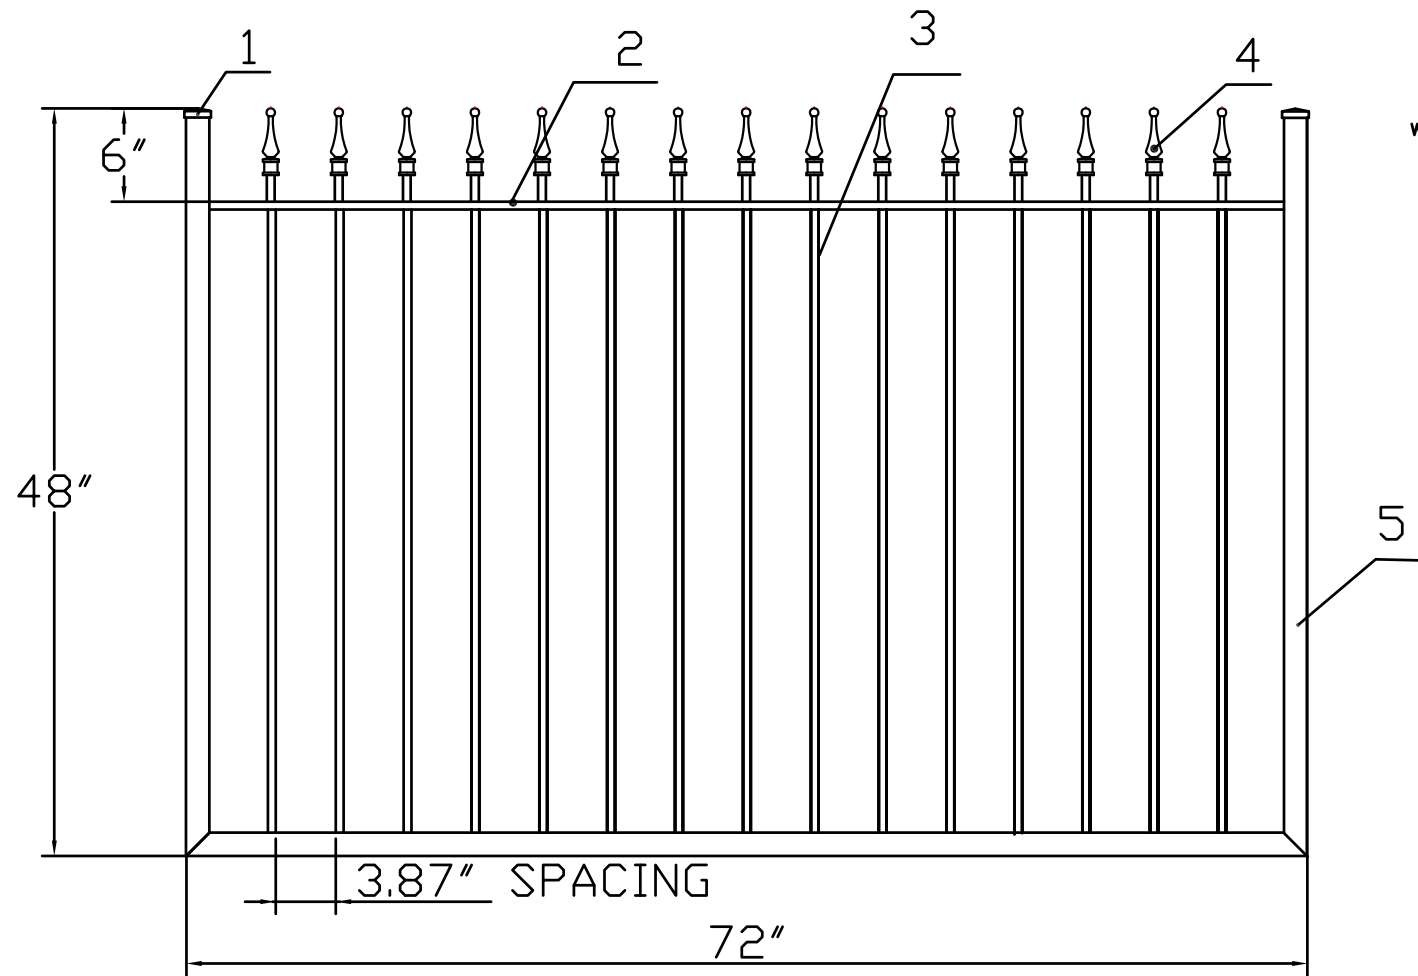

4'H X 6'W STRONGHOLD IRON WALK GATE  
 TRADITIONAL GRADE - STYLE #1: CLASSIC

www.ironfenceshop.com  
 (800) 261-2729

NO.	MATERIAL	QTY
1	CAST IRON CAP	2
2	┌ 1"X1/2"X1/8"	1
3	1/2"X1/2"X18ga	15
4	CAST IRON FINIAL	15
5	1-1/2"X1-1/2"X14ga	3