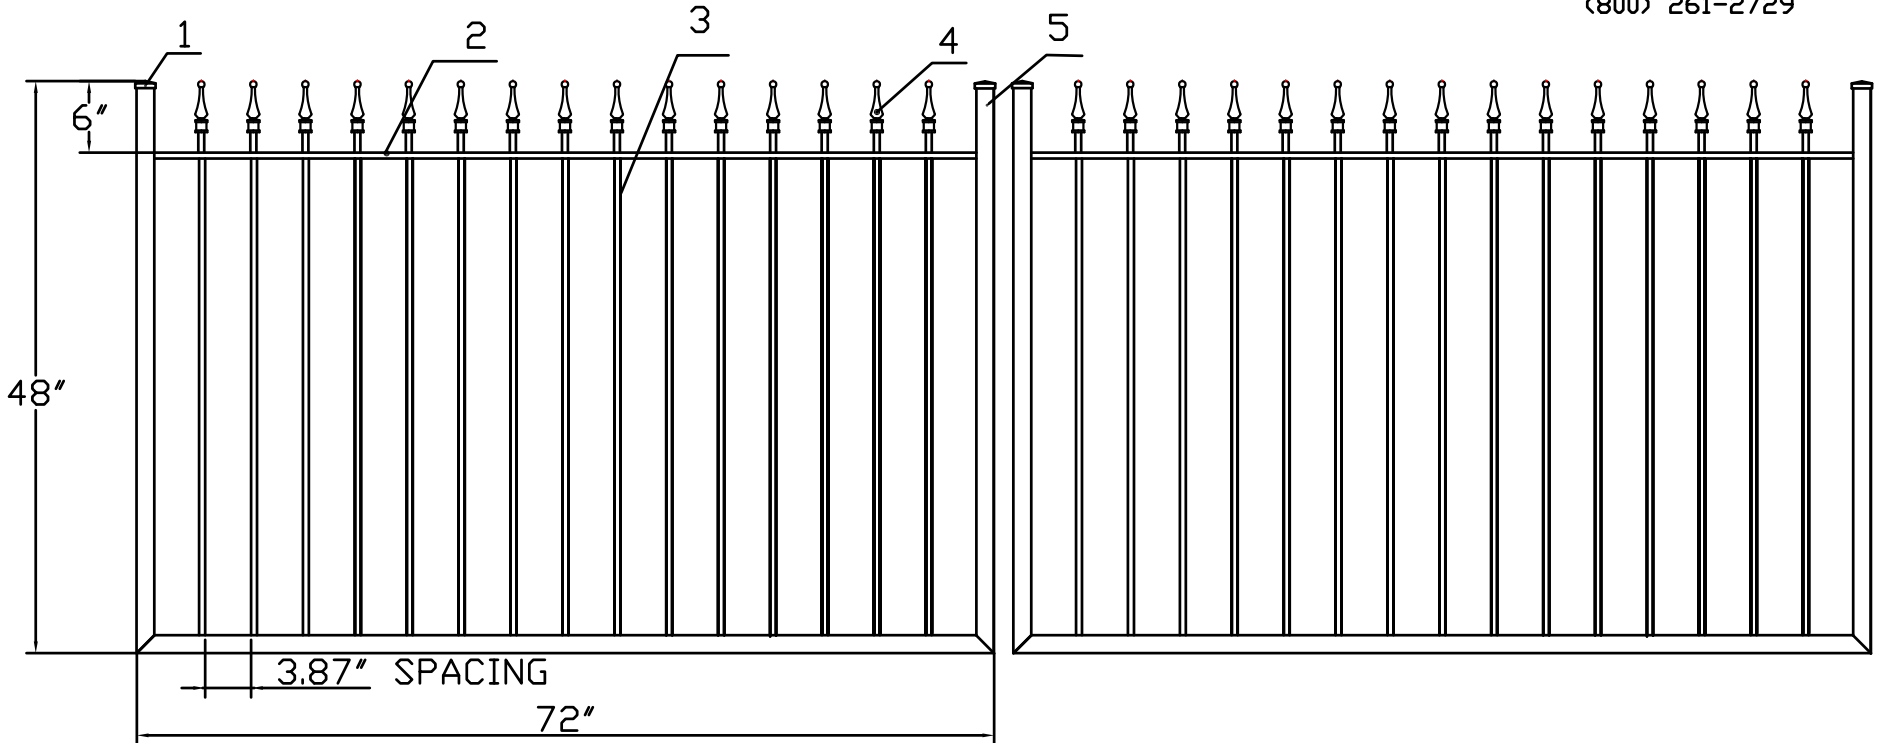

4'H X 12'W STRONGHOLD DOUBLE IRON WALK GATE
 TRADITIONAL GRADE - STYLE #1: CLASSIC

www.ironfenceshop.com
 (800) 261-2729

| NO. | MATERIAL | QTY |
|-----|--------------------|-----|
| 1 | CAST IRON CAP | 4 |
| 2 | ┌ 1"X1/2"X1/8" | 2 |
| 3 | 1/2"X1/2"X18ga | 30 |
| 4 | CAST IRON FINIAL | 30 |
| 5 | 1-1/2"X1-1/2"X14ga | 6 |

TP0406-RGD