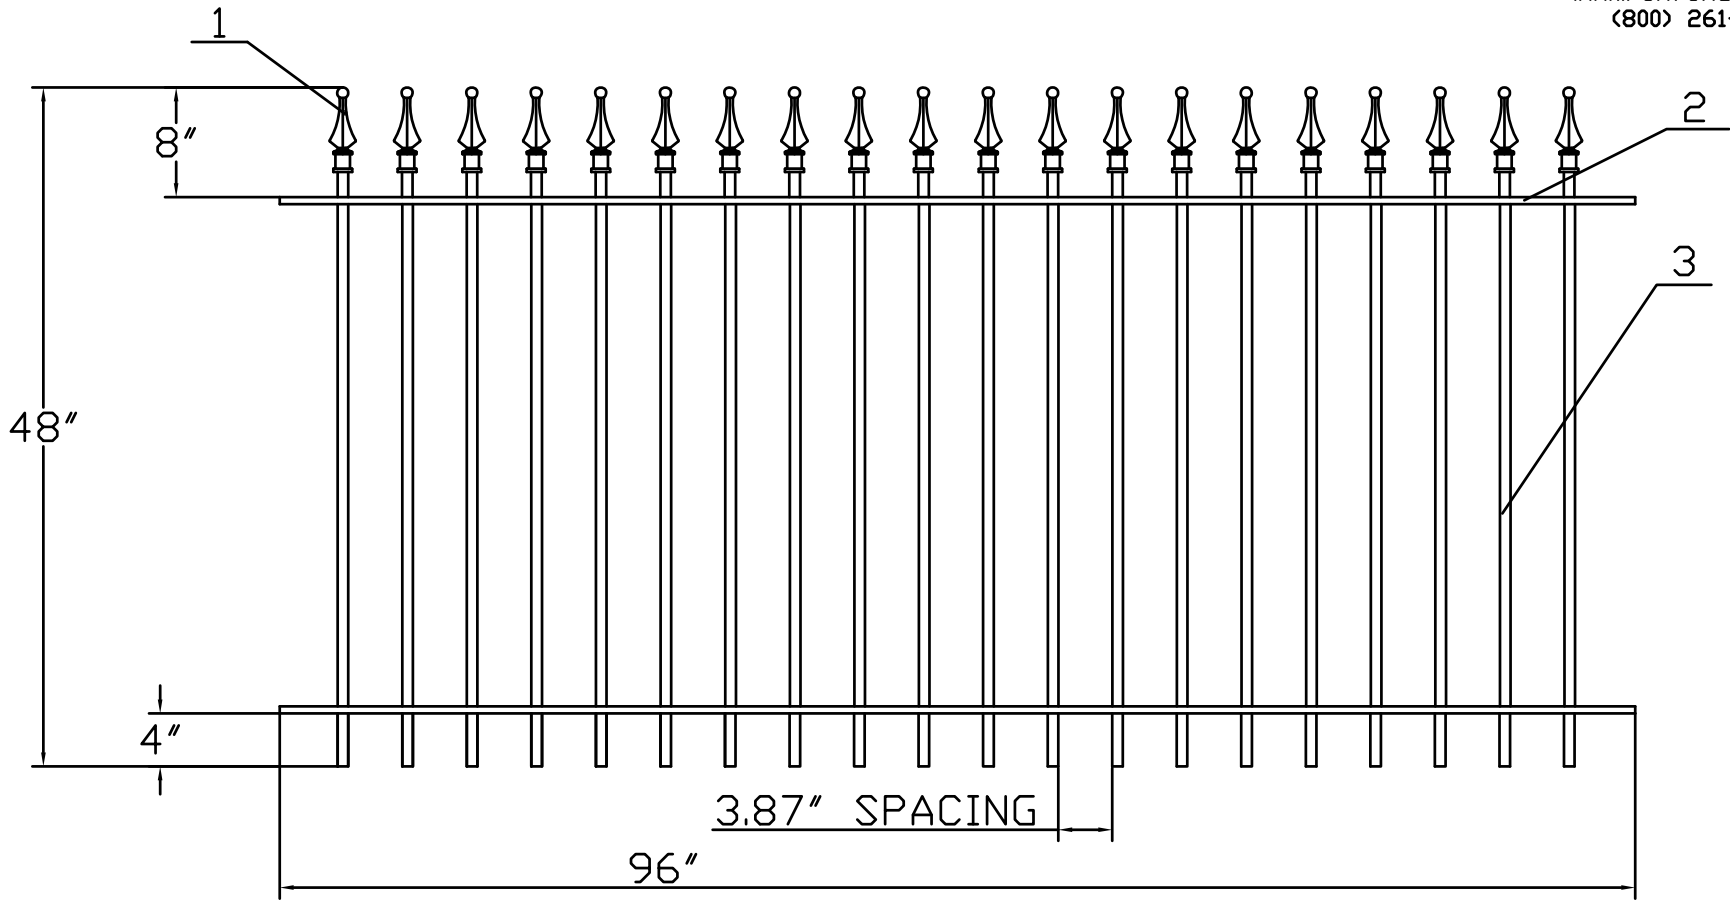

4'H X 8'W STRONGHOLD IRON FENCE PANEL
SIGNATURE GRADE - STYLE #1: CLASSIC

www.ironfenceshop.com
(800) 261-2729

NO.	MATERIAL	QTY
1	CAST IRON FINIAL	20
2	┌ 1 1/2"X1/2"X1/8"	2
3	3/4"X3/4"X16gauge	20

TP0408-2C