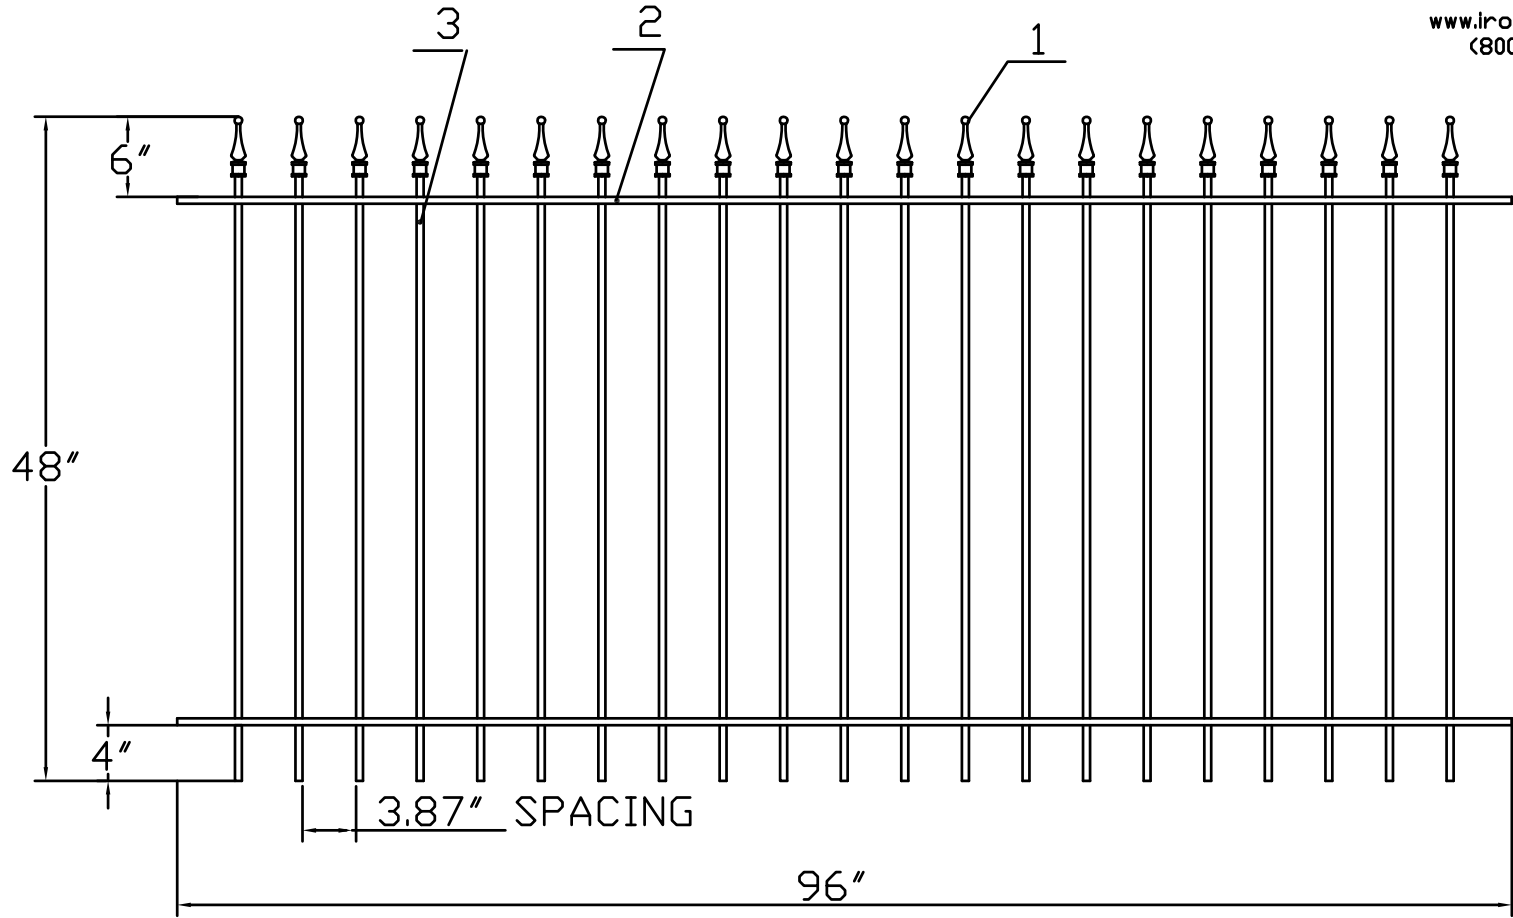

4'H X 8'W STRONGHOLD IRON FENCE PANEL  
 TRADITIONAL GRADE - STYLE #1: CLASSIC

www.ironfenceshop.com  
 (800) 261-2729

NO.	MATERIAL	QTY
1	CAST IRON FINIAL	21
2	 1"X1/2"X1/8"	2
3	1/2"X1/2"X18ga	21

TP0408-2R