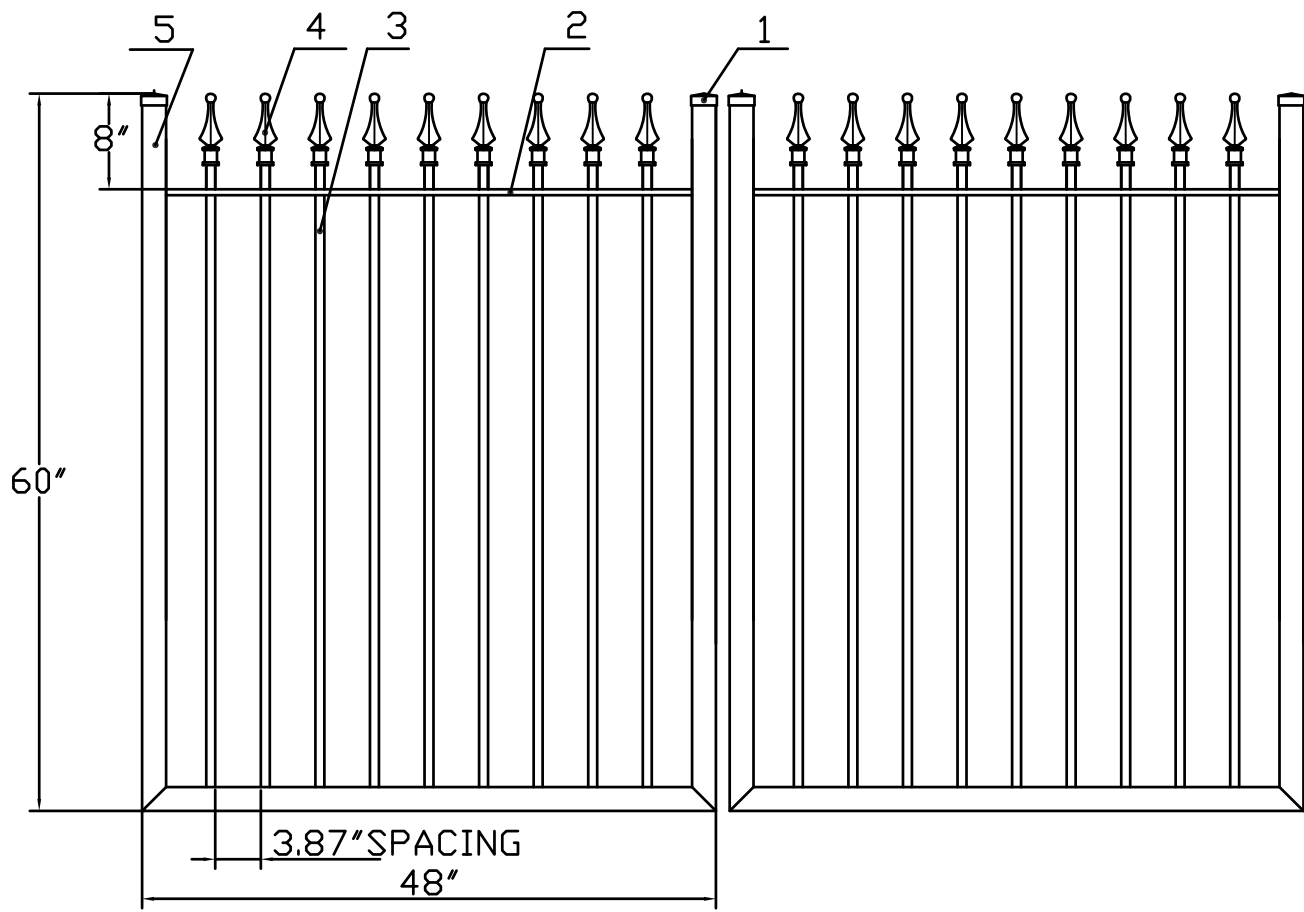

5'H X 8'W STRONGHOLD IRON DOUBLE WALK GATE  
SIGNATURE GRADE - STYLE #1: CLASSIC

www.ironfenceshop.com  
(800) 261-2729

NO.	MATERIAL	QTY
1	CAST IRON CAP	4
2	┌ 1 1/2"X1/2"X1/8"	2
3	3/4"X3/4"X16ga	18
4	CAST IRON FINIAL	18
5	2"X2"X14ga	6

TP0504-CGD