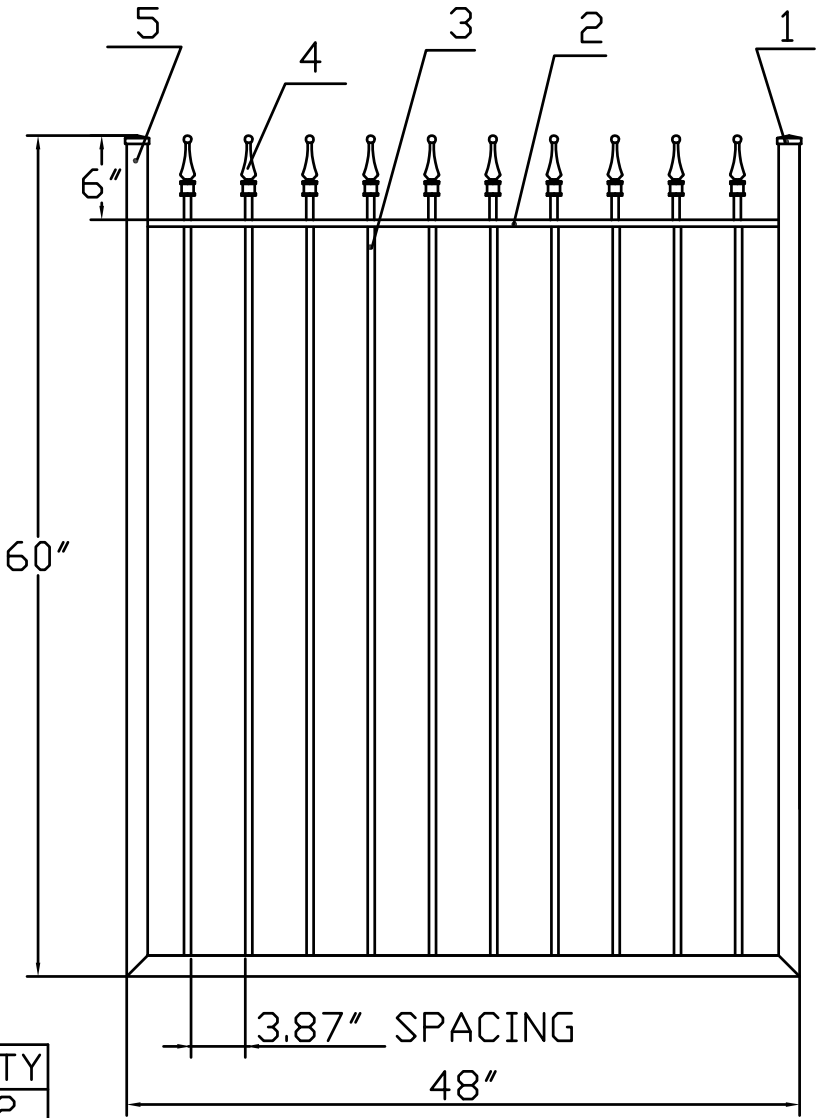

5'H X 4'W STRONGHOLD IRON WALK GATE
 TRADITIONAL GRADE - STYLE #1: CLASSIC

www.ironfenceshop.com
 (800) 261-2729

NO.	MATERIAL	QTY
1	CAST IRON CAP	2
2	┌ 1"X1/2"X1/8"	1
3	1/2"X1/2"X18ga	10
4	CAST IRON FINIAL	10
5	1-1/2"X1-1/2"X14ga	3

TP0504-RG