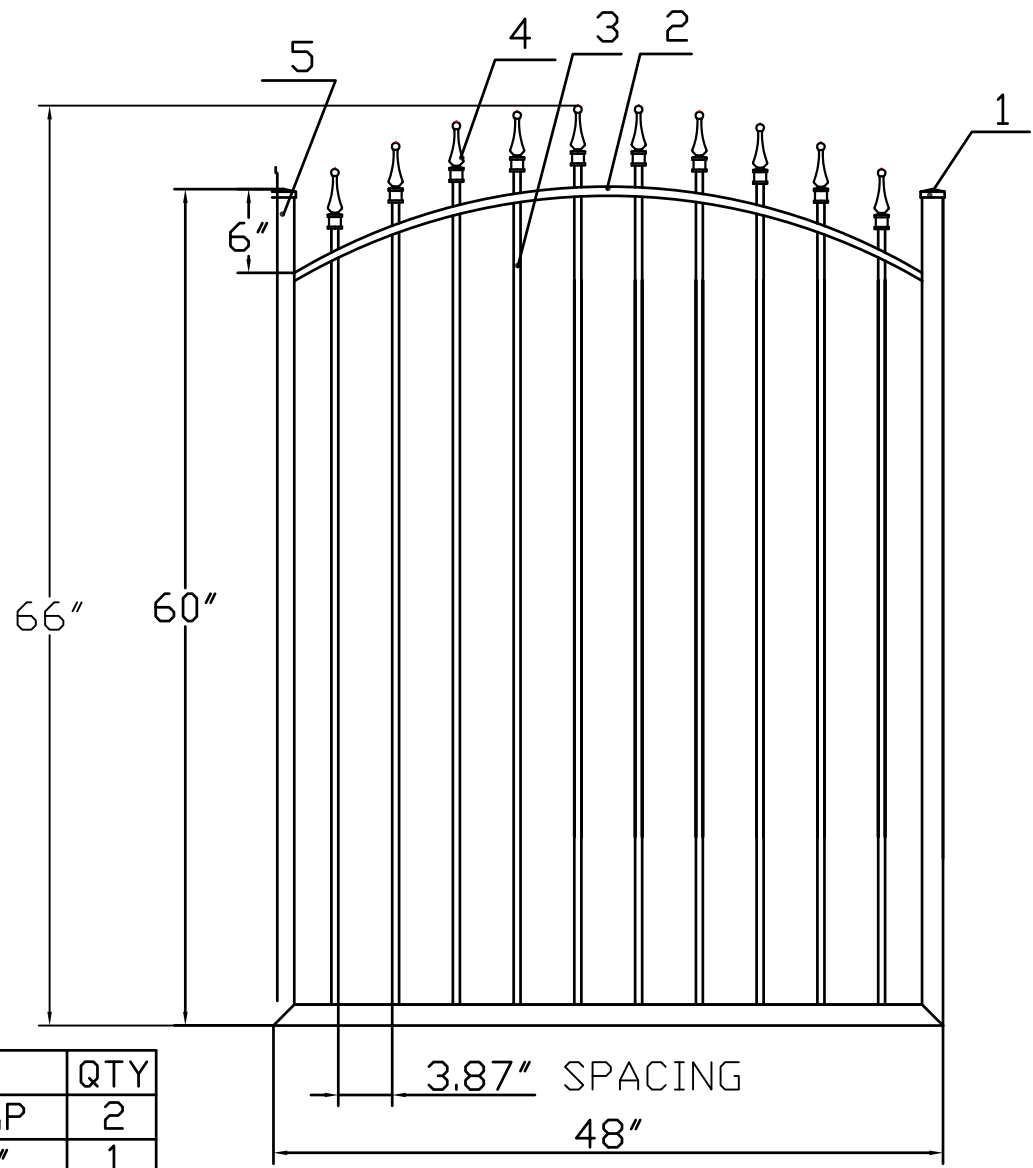

5'H X 4'W STRONGHOLD IRON ARCHED WALK GATE
 TRADITIONAL GRADE - STYLE #1: CLASSIC

PERIMETER FENCING

IRON FENCE SHOP
 ESTATE GATES
 www.ironfenceshop.com
 (800) 261-2729

NO.	MATERIAL	QTY
1	CAST IRON CAP	2
2	 1"X1/2"X1/8"	1
3	1/2"X1/2"X18ga	10
4	CAST IRON FINIAL	10
5	1-1/2"X1-1/2"X14ga	3

TP0504-RGA