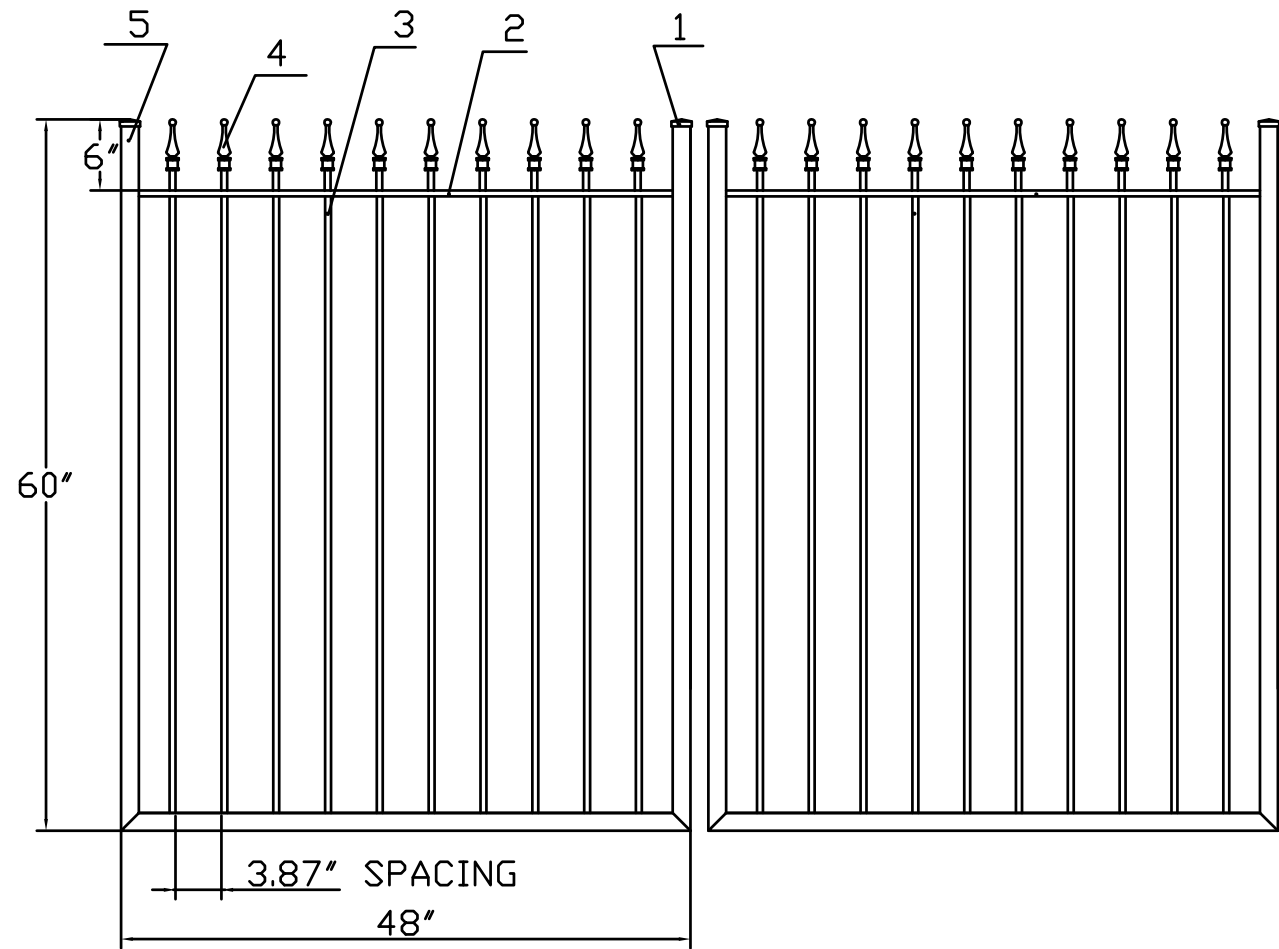

5'H X 8'W STRONGHOLD IRON DOUBLE WALK GATE
 TRADITIONAL GRADE - STYLE #1: CLASSIC

www.ironfenceshop.com
 (800) 261-2729

NO.	MATERIAL	QTY
1	CAST IRON CAP	4
2	 1"X1/2"X1/8"	2
3	1/2"X1/2"X18ga	20
4	CAST IRON FINIAL	20
5	1-1/2"X1-1/2"X14ga	6

TP0504-RGD