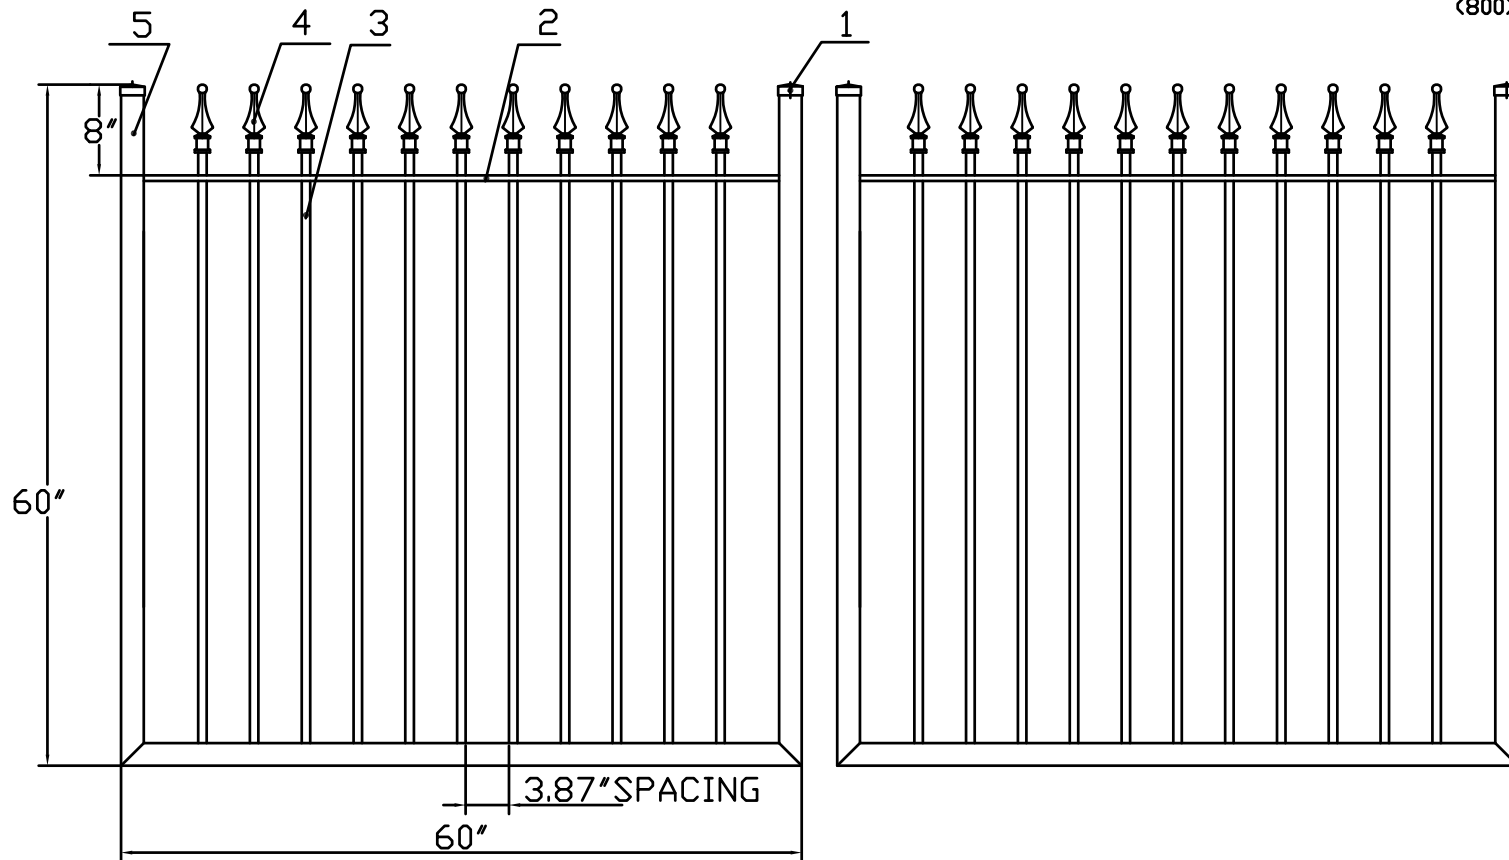

5'H X 10'W STRONGHOLD IRON DOUBLE WALK GATE
SIGNATURE GRADE - STYLE #1: CLASSIC

www.ironfenceshop.com
(800) 261-2729

NO.	MATERIAL	QTY
1	CAST IRON CAP	4
2	┌ 1 1/2"X1/2"X1/8"	2
3	3/4"X3/4"X16ga	22
4	CAST IRON FINIAL	22
5	2"X2"X14ga	6

TP0505-CGD