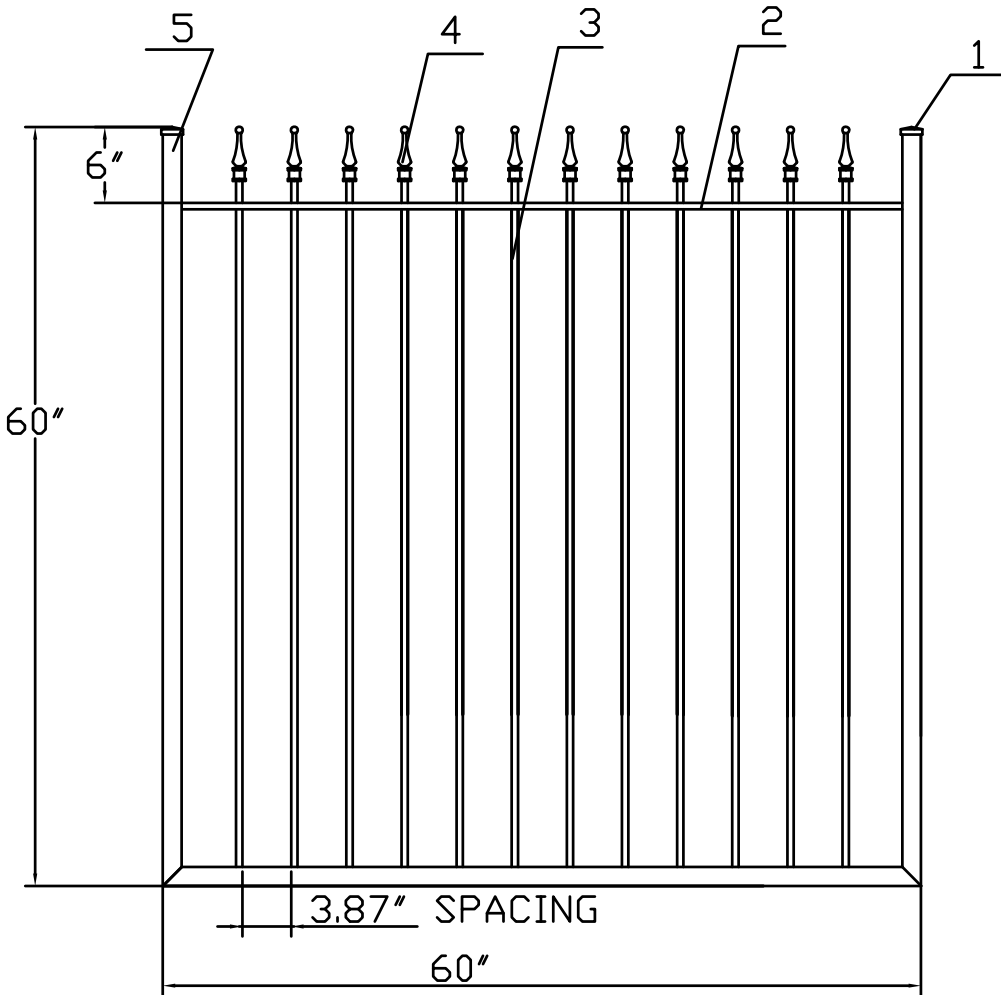

5'H X 5'W STRONGHOLD IRON WALK GATE
 TRADITIONAL GRADE - STYLE #1: CLASSIC

NO.	MATERIAL	QTY
1	CAST IRON CAP	2
2	┌ 1"X1/2"X1/8"	1
3	1/2"X1/2"X18ga	9
4	CAST IRON FINIAL	9
5	1-1/2"X1-1/2"X14ga	3

TP0505-RG