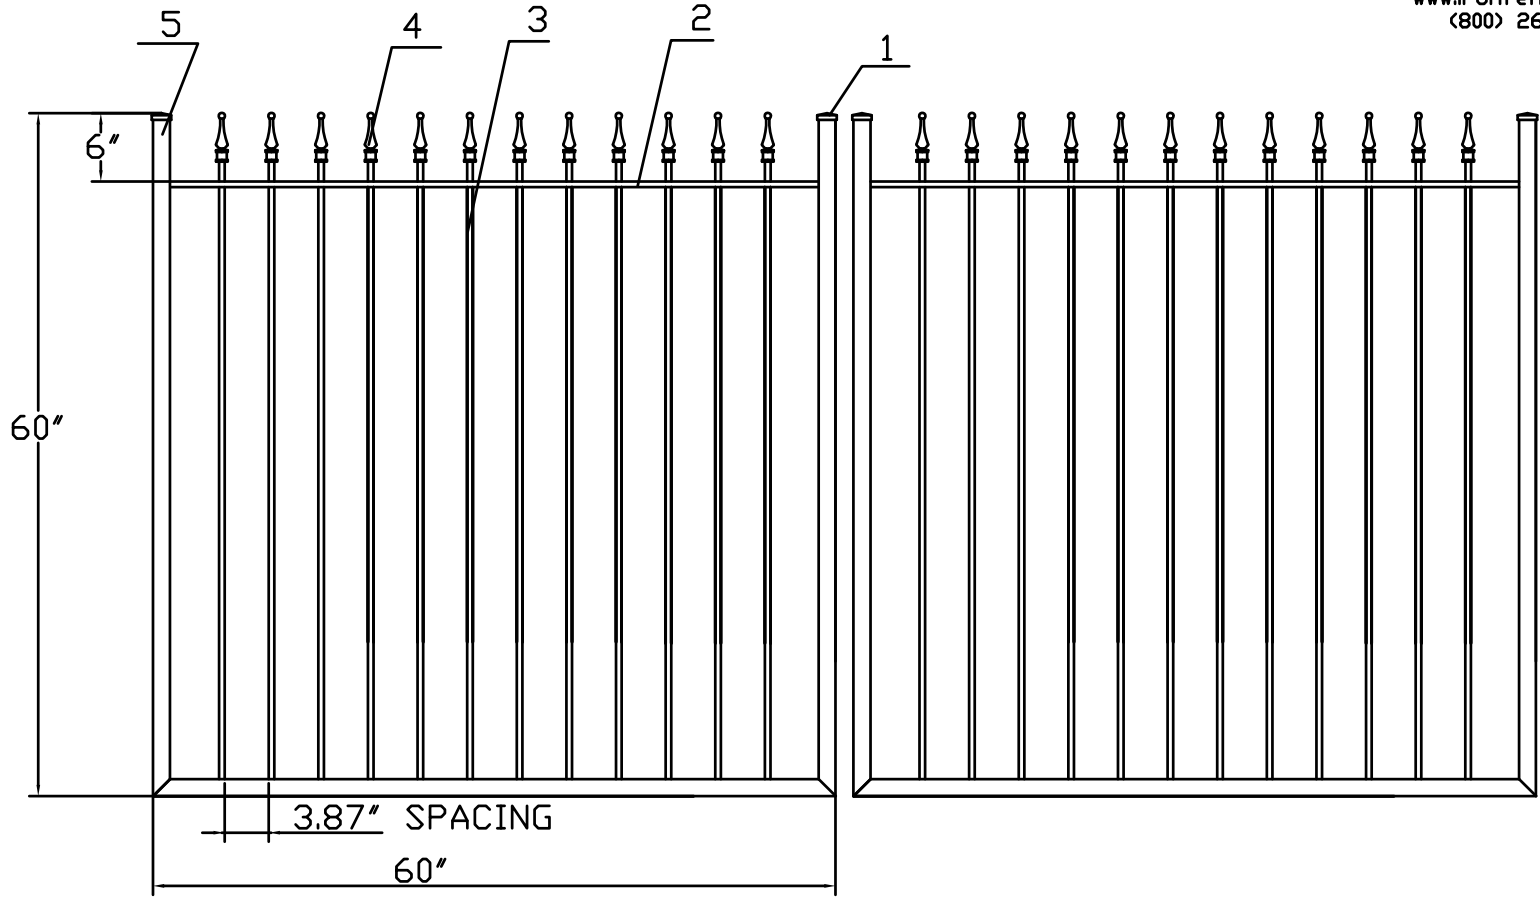

5'H X 10'W STRONGHOLD IRON DOUBLE WALK GATE
 TRADITIONAL GRADE - STYLE #1: CLASSIC

www.ironfenceshop.com
 (800) 261-2729

NO.	MATERIAL	QTY
1	CAST IRON CAP	4
2	┌ 1"X1/2"X1/8"	2
3	1/2"X1/2"X18ga	18
4	CAST IRON FINIAL	18
5	1-1/2"X1-1/2"X14ga	6

TP0505-RGD