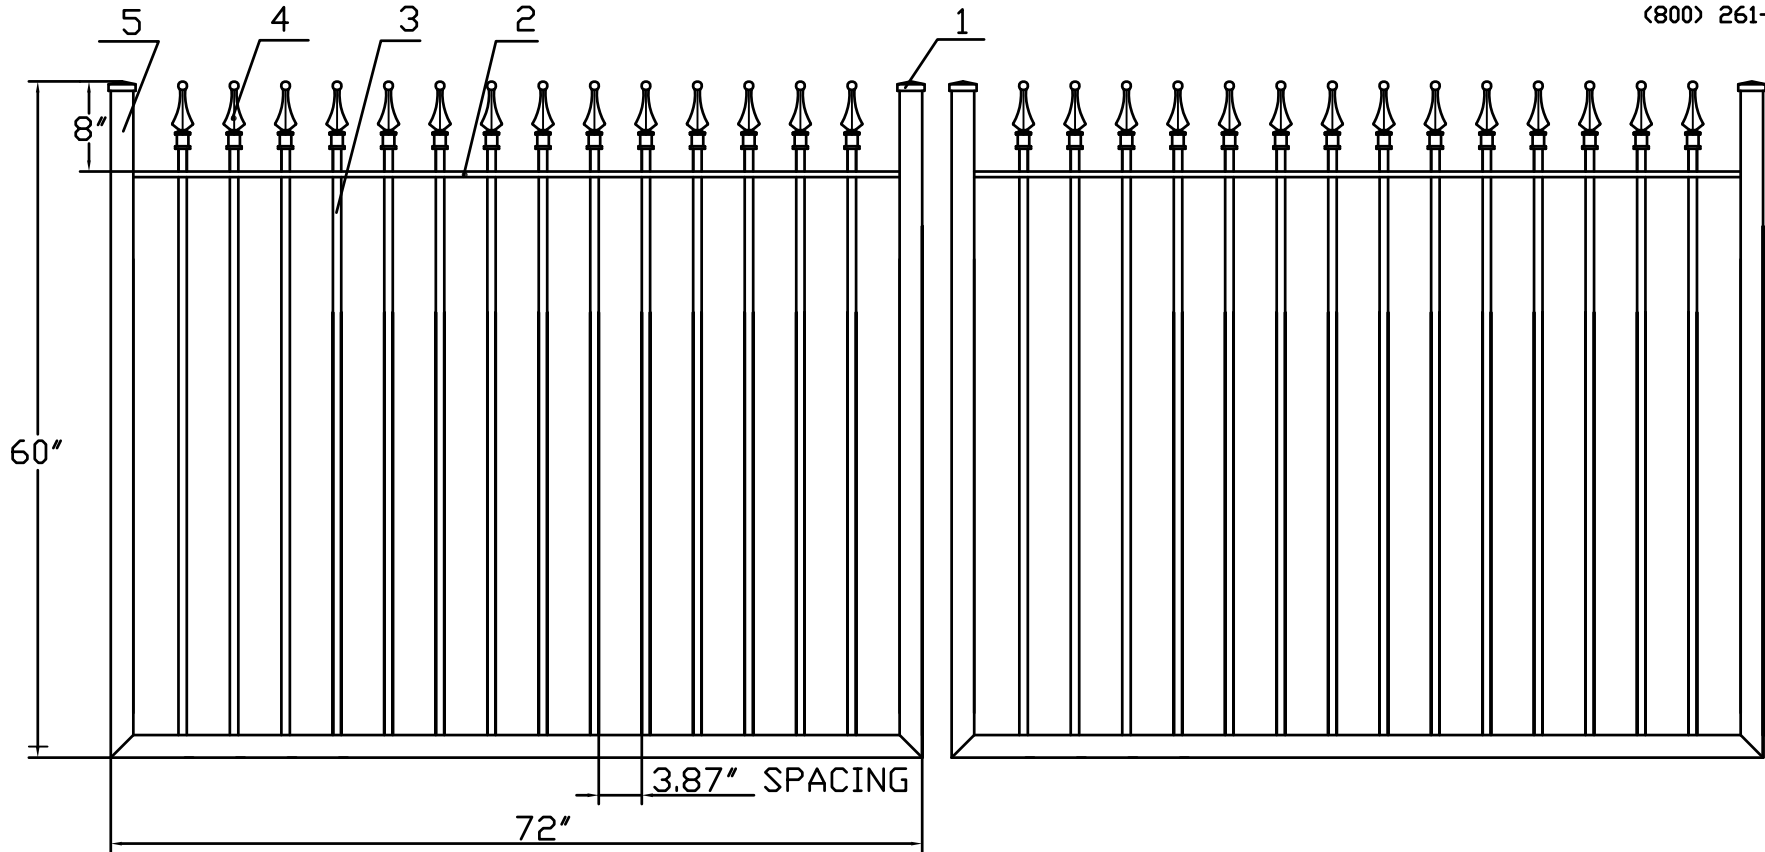

5'H X 12'W STRONGHOLD IRON DOUBLE WALK GATE  
SIGNATURE GRADE - STYLE #1: CLASSIC

www.ironfenceshop.com  
(800) 261-2729

NO.	MATERIAL	QTY
1	CAST IRON CAP	4
2	┌ 1 1/2"X1/2"X1/8"	2
3	3/4"X3/4"X16ga	28
4	CAST IRON FINIAL	28
5	2"X2"X14ga	6

TP0506-CGD