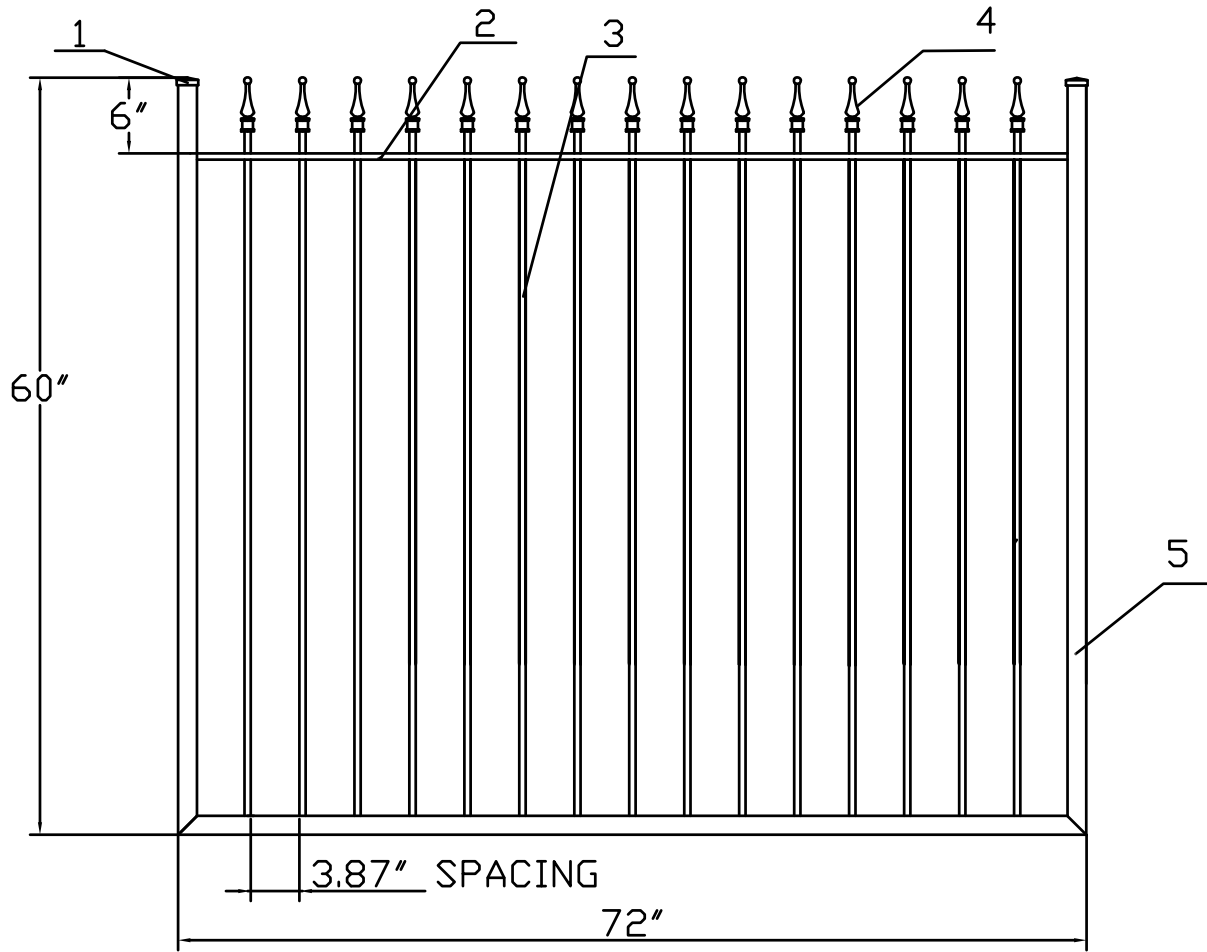

5'H X 6'W STRONGHOLD IRON WALK GATE
 TRADITIONAL GRADE - STYLE #1: CLASSIC

www.ironfenceshop.com
 (800) 261-2729

NO.	MATERIAL	QTY
1	CAST IRON CAP	2
2	┌ 1"X1/2"X1/8"	1
3	1/2"X1/2"X18ga	15
4	CAST IRON FINIAL	15
5	1-1/2"X1-1/2"X14ga	3

TP0506-RG