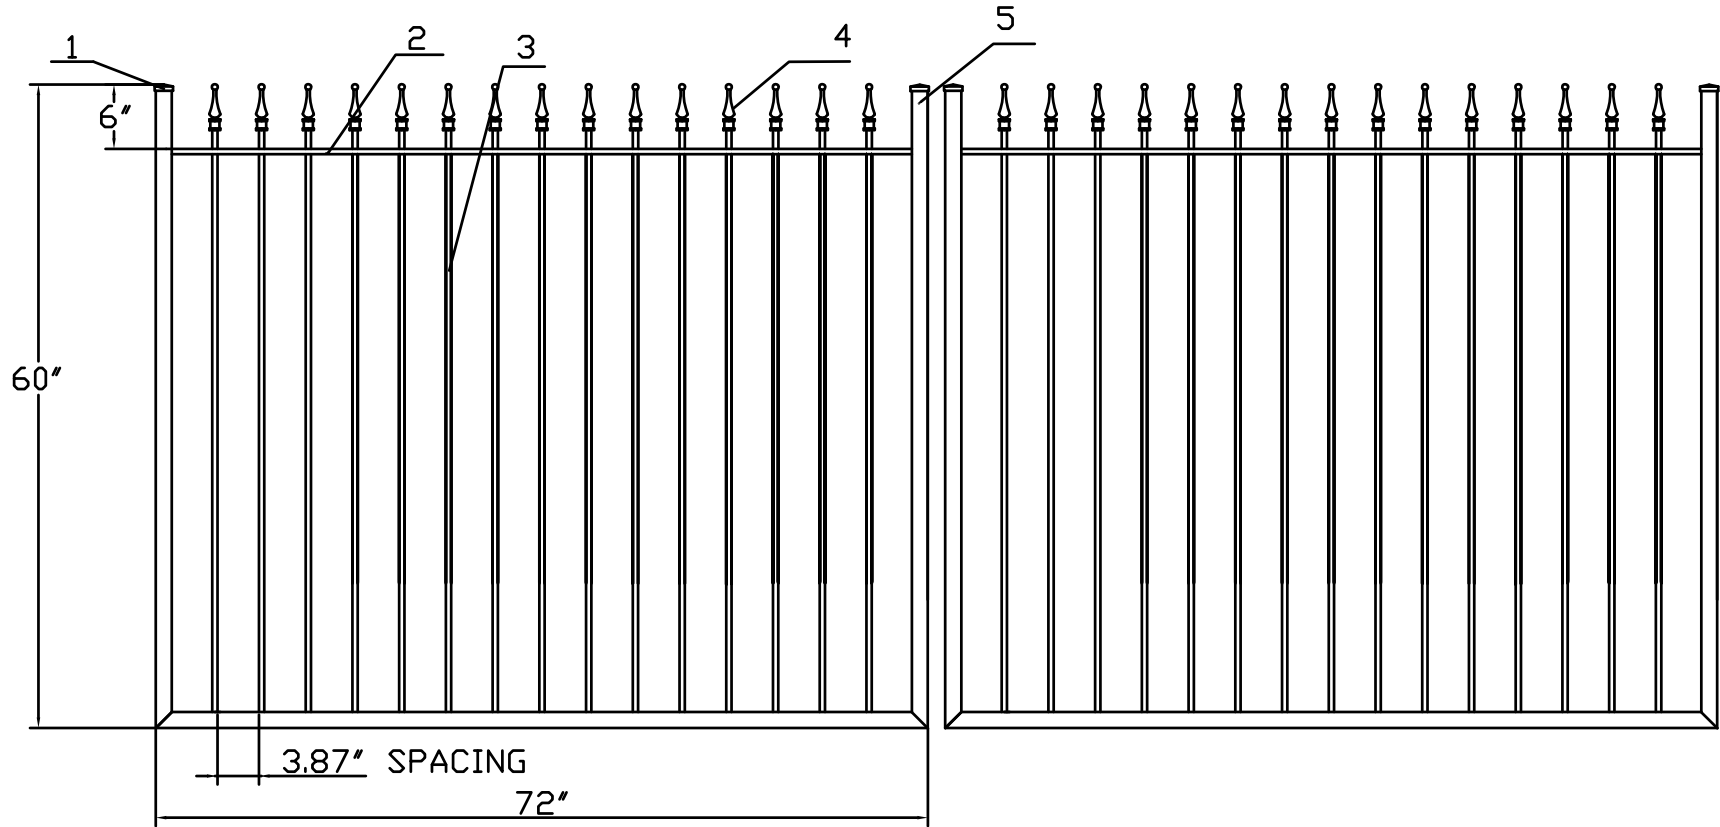

5'H X 12'W STRONGHOLD IRON DOUBLE WALK GATE  
 TRADITIONAL GRADE - STYLE #1: CLASSIC

www.ironfenceshop.com  
 (800) 261-2729

NO.	MATERIAL	QTY
1	CAST IRON CAP	4
2	┌ 1"X1/2"X1/8"	2
3	1/2"X1/2"X18ga	30
4	CAST IRON FINIAL	30
5	1-1/2"X1-1/2"X14ga	6

TP0506-RGD