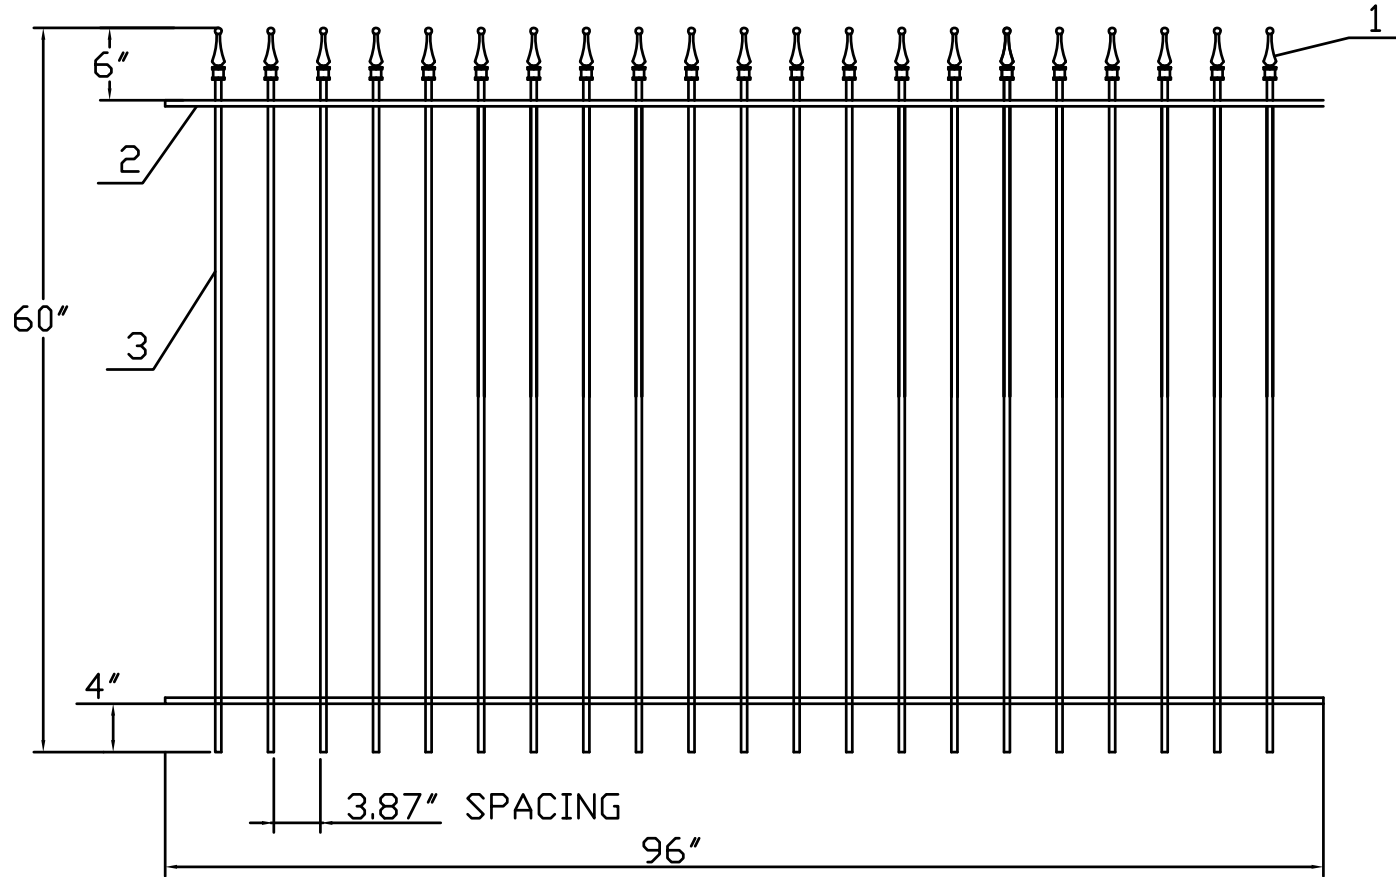

5'H X 8'W STRONGHOLD IRON FENCE PANEL  
 TRADITIONAL GRADE - STYLE #1: CLASSIC

www.ironfenceshop.com  
 (800) 261-2729

NO.	MATERIAL	QTY
1	CAST IRON FINIAL	21
2	┌ 1"X1/2"X1/8"	2
3	1/2"X1/2"X18ga	21

TP0508-2R