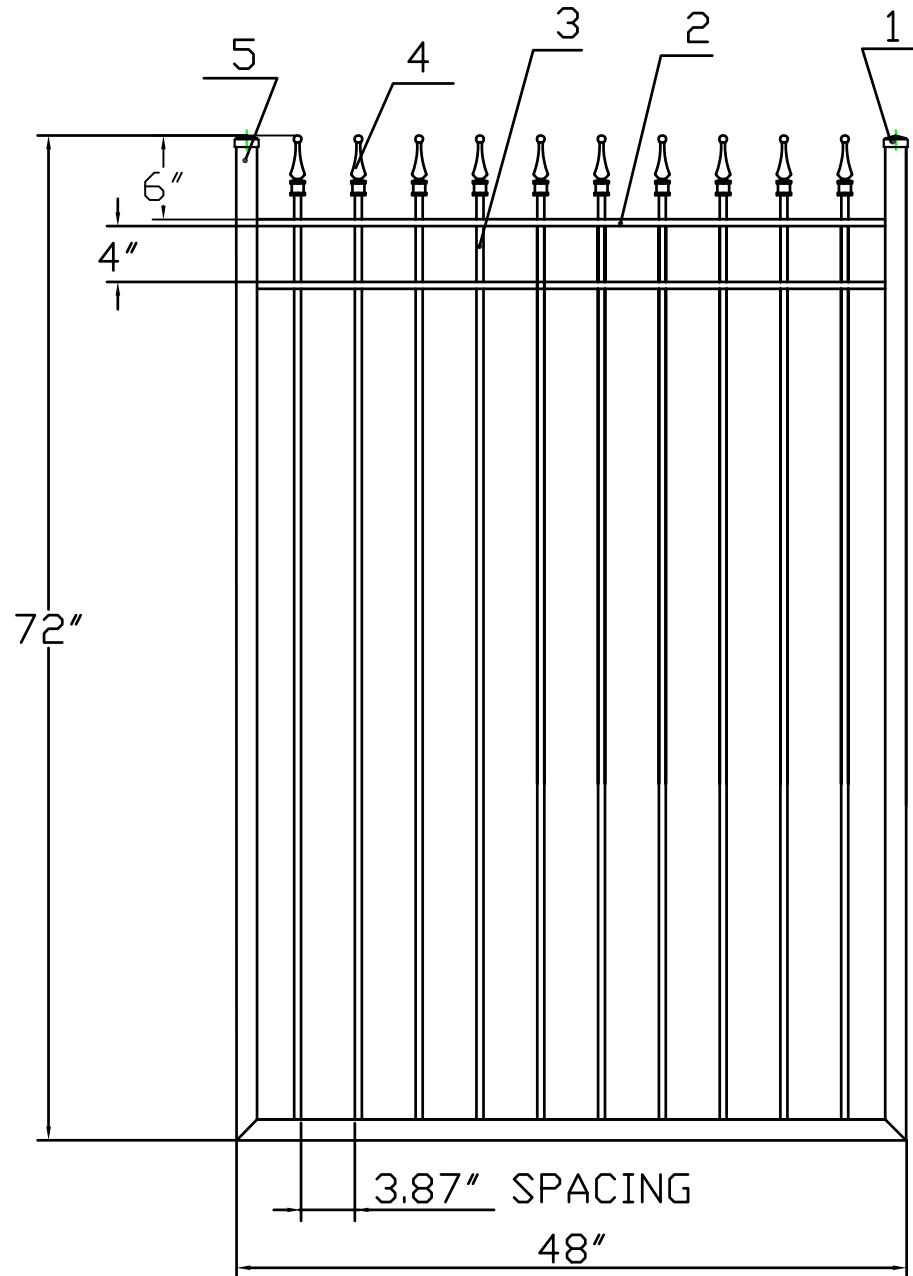

6'H X 4'W STRONGHOLD IRON WALK GATE
 TRADITIONAL GRADE - STYLE #1: CLASSIC

www.ironfenceshop.com
 (800) 261-2729

NO.	MATERIAL	QTY
1	CAST IRON CAP	2
2	┌ 1"X1/2"X1/8"	2
3	1/2"X1/2"X18ga	10
4	CAST IRON FINIAL	10
5	1-1/2"X1-1/2"X14ga	3

TP0604-RG