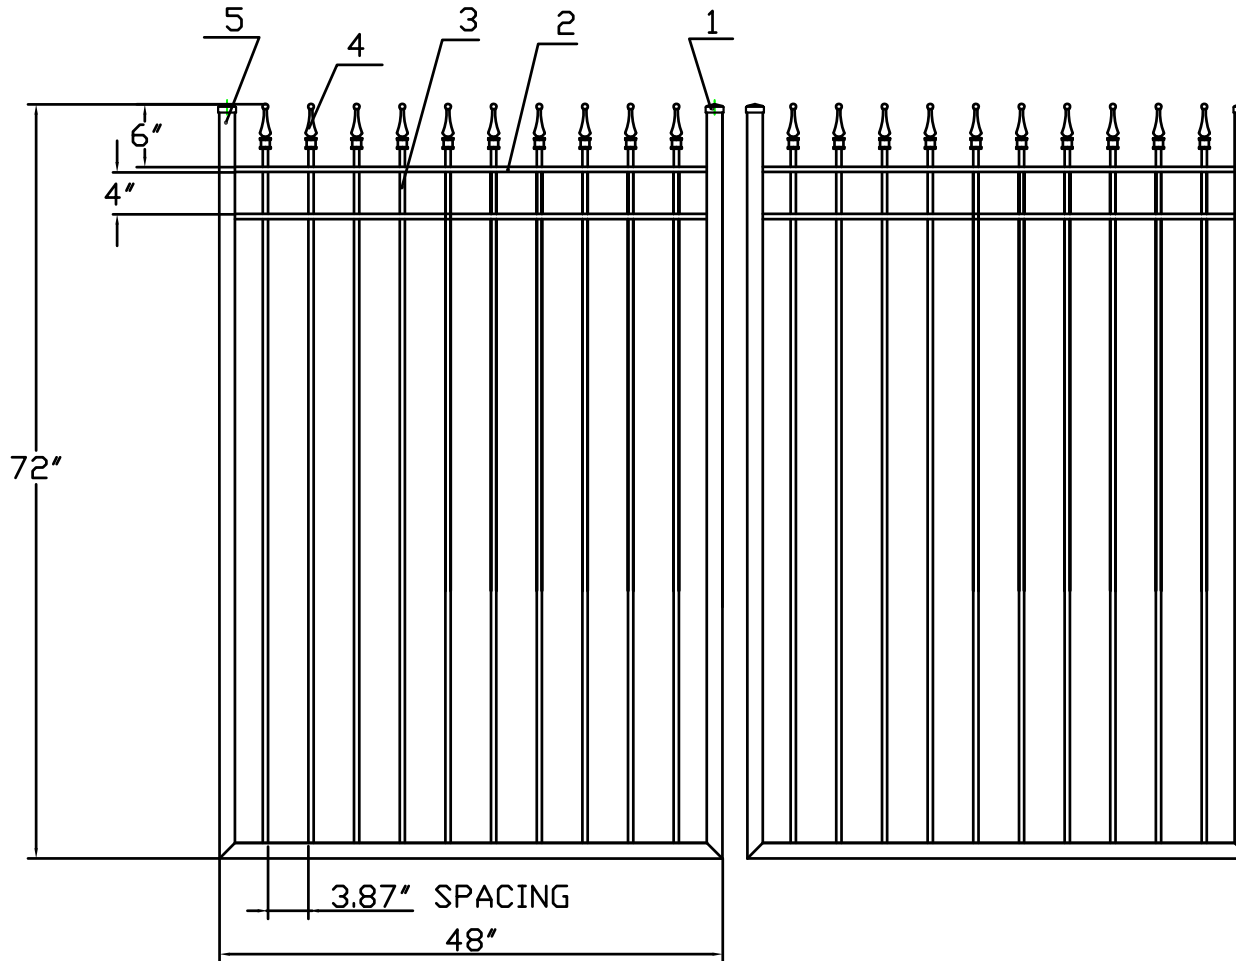

6'H X 8'W STRONGHOLD IRON DOUBLE WALK GATE  
 TRADITIONAL GRADE - STYLE #1: CLASSIC

www.ironfenceshop.com  
 (800) 261-2729

NO.	MATERIAL	QTY
1	CAST IRON CAP	4
2	┌ 1"X1/2"X1/8"	4
3	1/2"X1/2"X18ga	20
4	CAST IRON FINIAL	20
5	1-1/2"X1-1/2"X14ga	6

TP0604-RGD