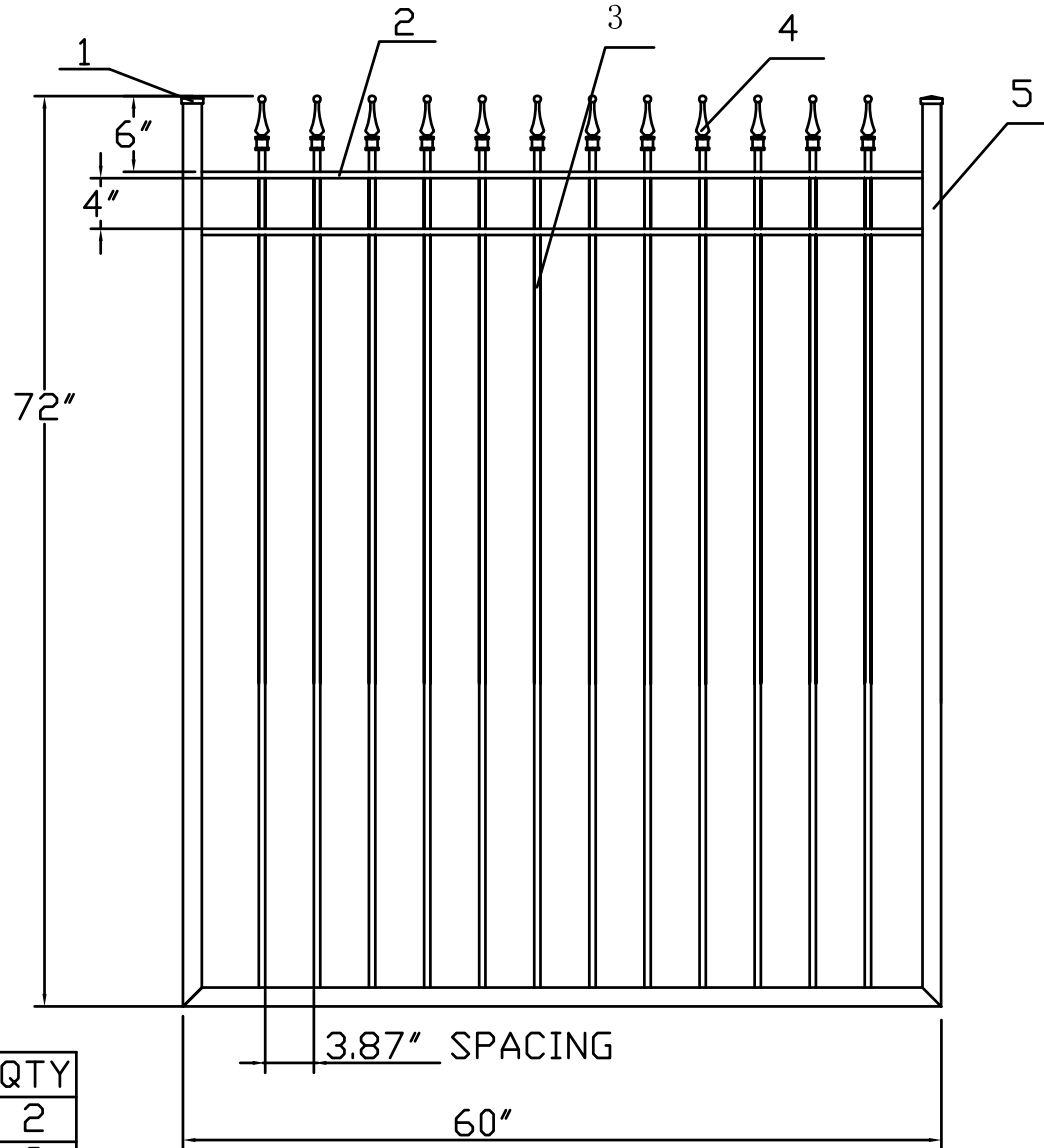

6'H X 5'W STRONGHOLD IRON WALK GATE
 TRADITIONAL GRADE - STYLE #1: CLASSIC

www.ironfenceshop.com
 (800) 261-2729

NO.	MATERIAL	QTY
1	CAST IRON CAP	2
2	┌ 1"X1/2"X1/8"	2
3	1/2"X1/2"X18ga	12
4	CAST IRON FINIAL	12
5	1-1/2"X1-1/2"X14ga	3

TP0605-RG