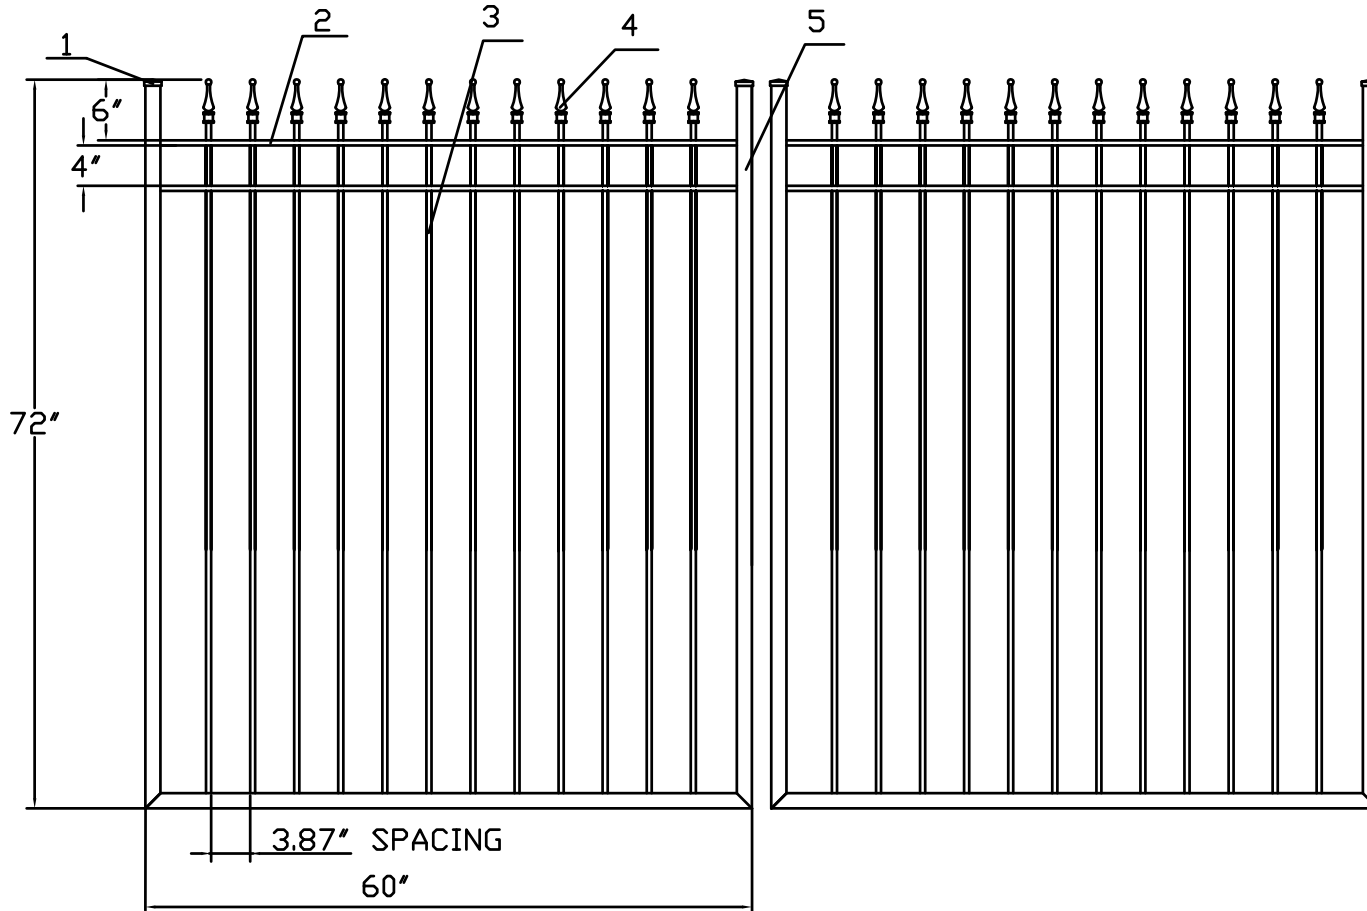

6'H X 10'W STRONGHOLD IRON DOUBLE WALK GATE
 TRADITIONAL GRADE - STYLE #1: CLASSIC

www.ironfenceshop.com
 (800) 261-2729

| NO. | MATERIAL | QTY |
|-----|--------------------|-----|
| 1 | CAST IRON CAP | 4 |
| 2 | ┌ 1"X1/2"X1/8" | 4 |
| 3 | 1/2"X1/2"X18ga | 24 |
| 4 | CAST IRON FINIAL | 24 |
| 5 | 1-1/2"X1-1/2"X14ga | 6 |

TP0605-RGD