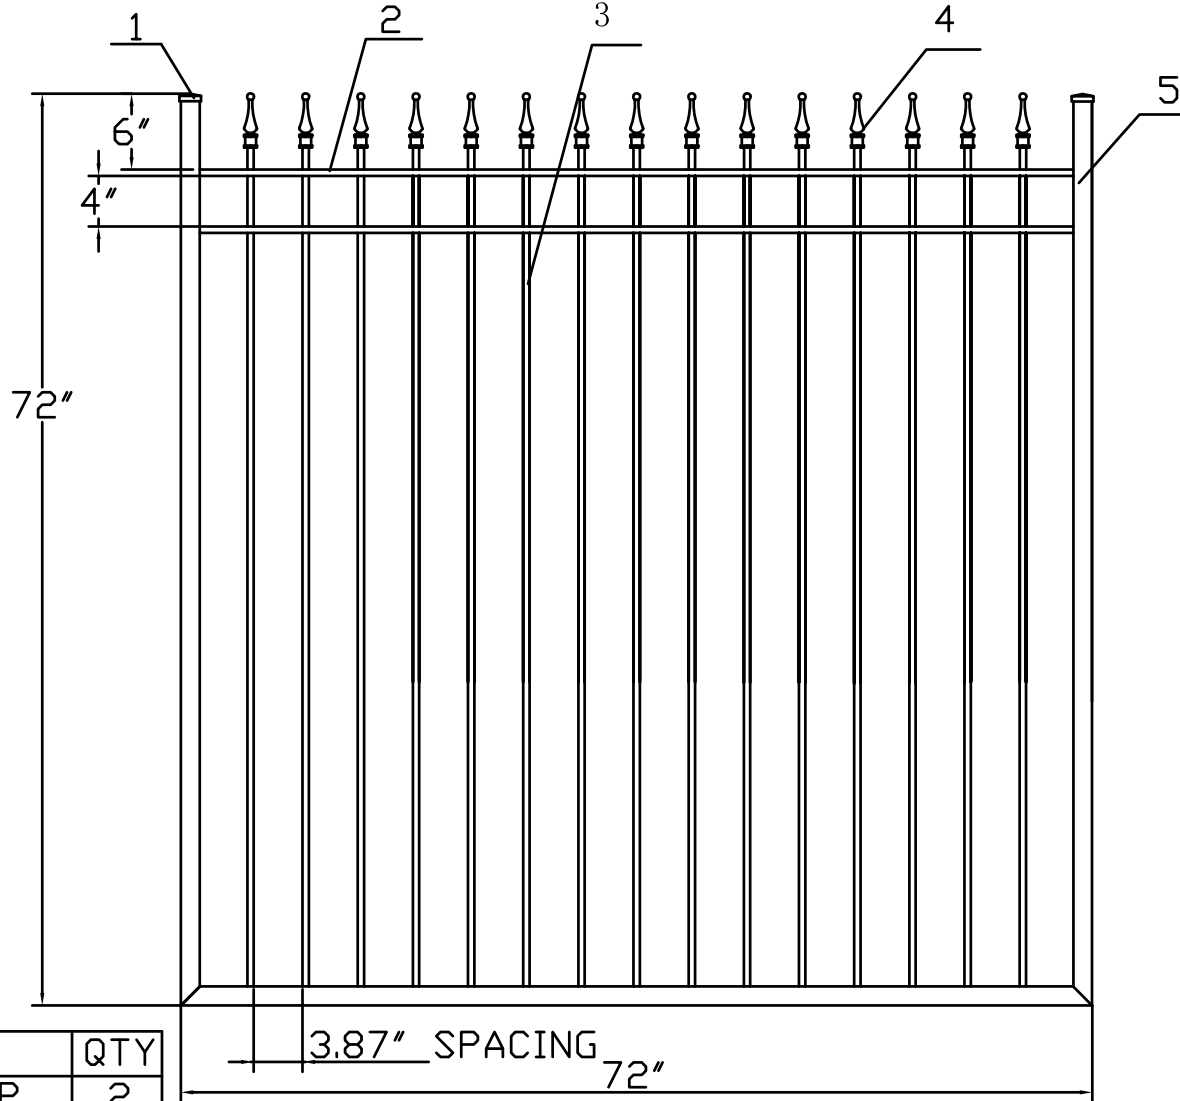

6'H X 6'W STRONGHOLD IRON WALK GATE  
 TRADITIONAL GRADE - STYLE #1: CLASSIC

www.ironfenceshop.com  
 (800) 261-2729

NO.	MATERIAL	QTY
1	CAST IRON CAP	2
2	┌ 1"X1/2"X1/8"	2
3	1/2"X1/2"X18ga	15
4	CAST IRON FINIAL	15
5	1-1/2"X1-1/2"X14ga	3