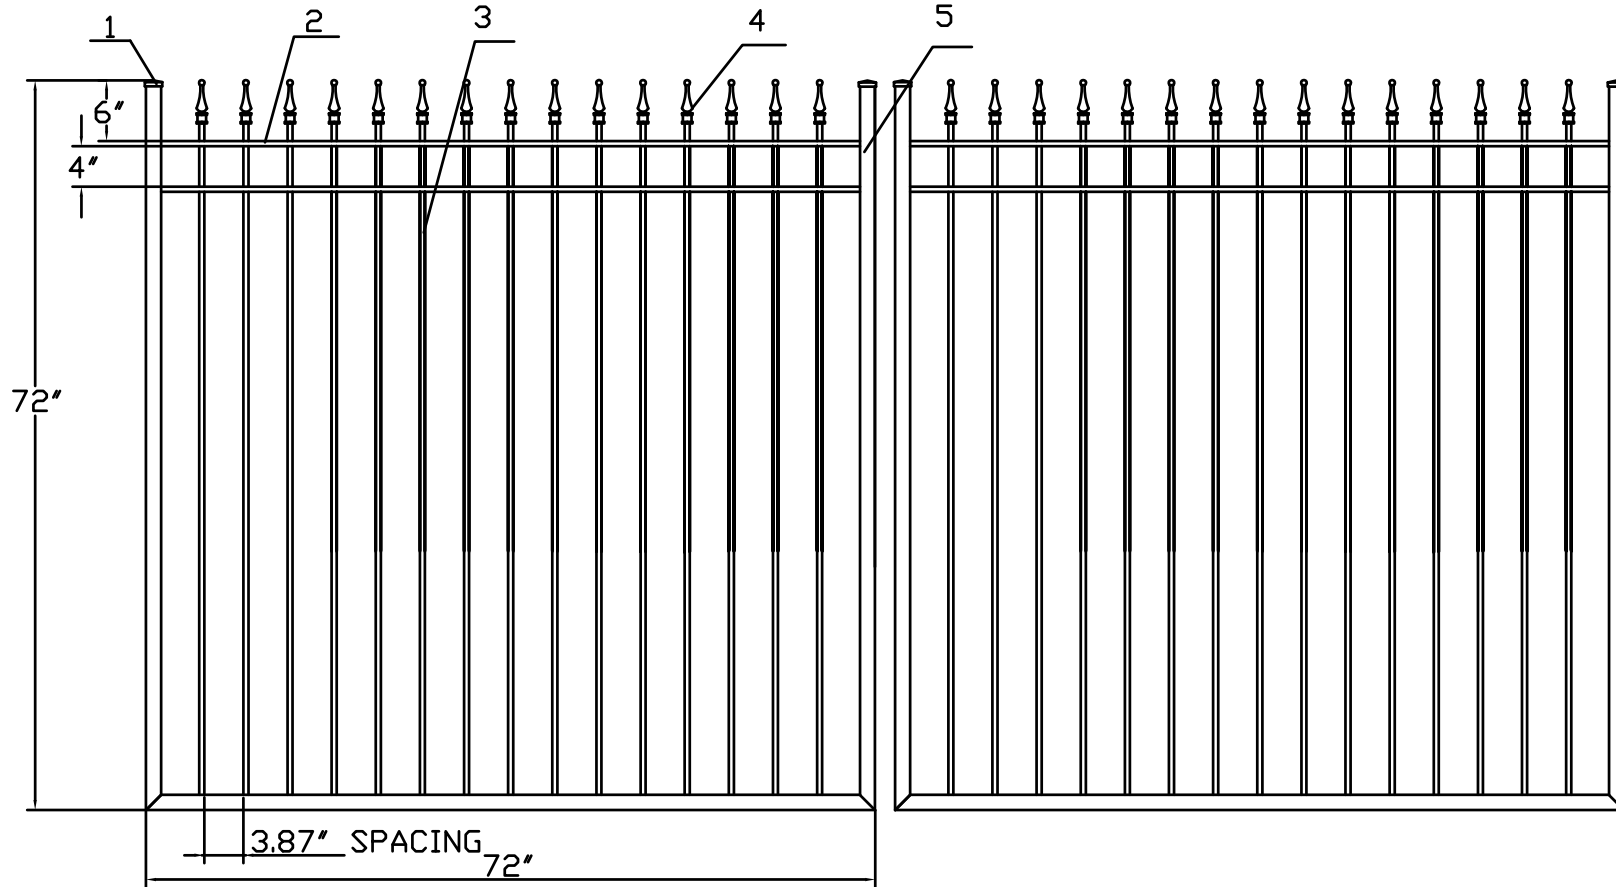

6'H X 12'W STRONGHOLD IRON DOUBLE WALK GATE
 TRADITIONAL GRADE - STYLE #1: CLASSIC

www.ironfenceshop.com
 (800) 261-2729

NO.	MATERIAL	QTY
1	CAST IRON CAP	4
2	┌ 1"X1/2"X1/8"	4
3	1/2"X1/2"X18ga	30
4	CAST IRON FINIAL	30
5	1-1/2"X1-1/2"X14ga	6