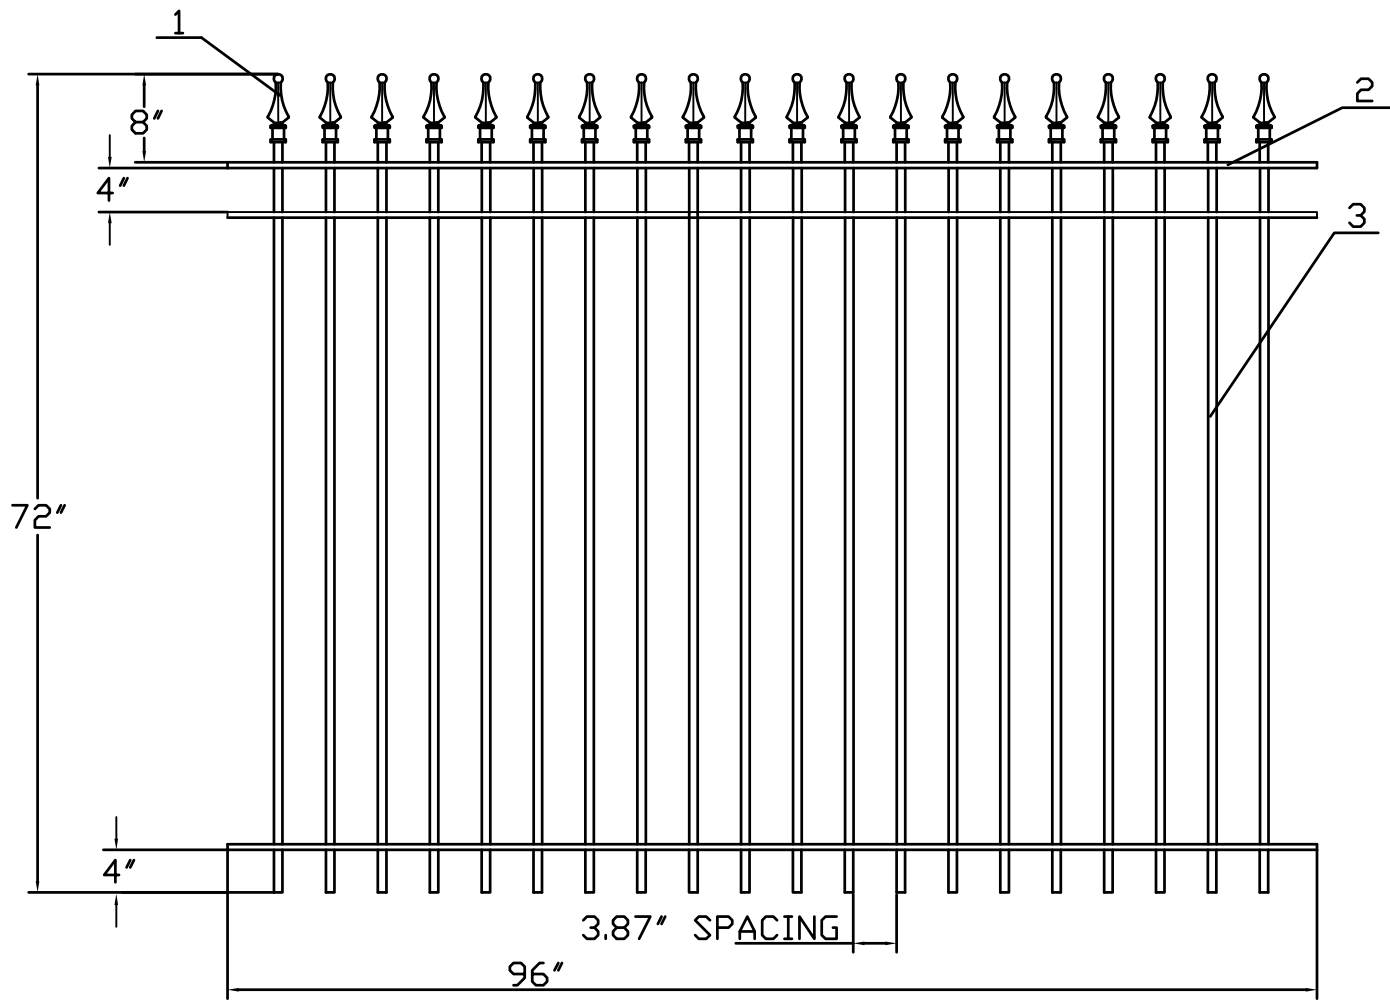

6'H X 8'W STRONGHOLD IRON FENCE PANEL  
SIGNATURE GRADE - STYLE #1: CLASSIC

www.ironfenceshop.com  
(800) 261-2729

NO.	MATERIAL	QTY
1	CAST IRON FINIAL	20
2	┌ 1 1/2"X1/2"X1/8"	3
3	3/4"X3/4"X16gauge	20

TP0608-3C