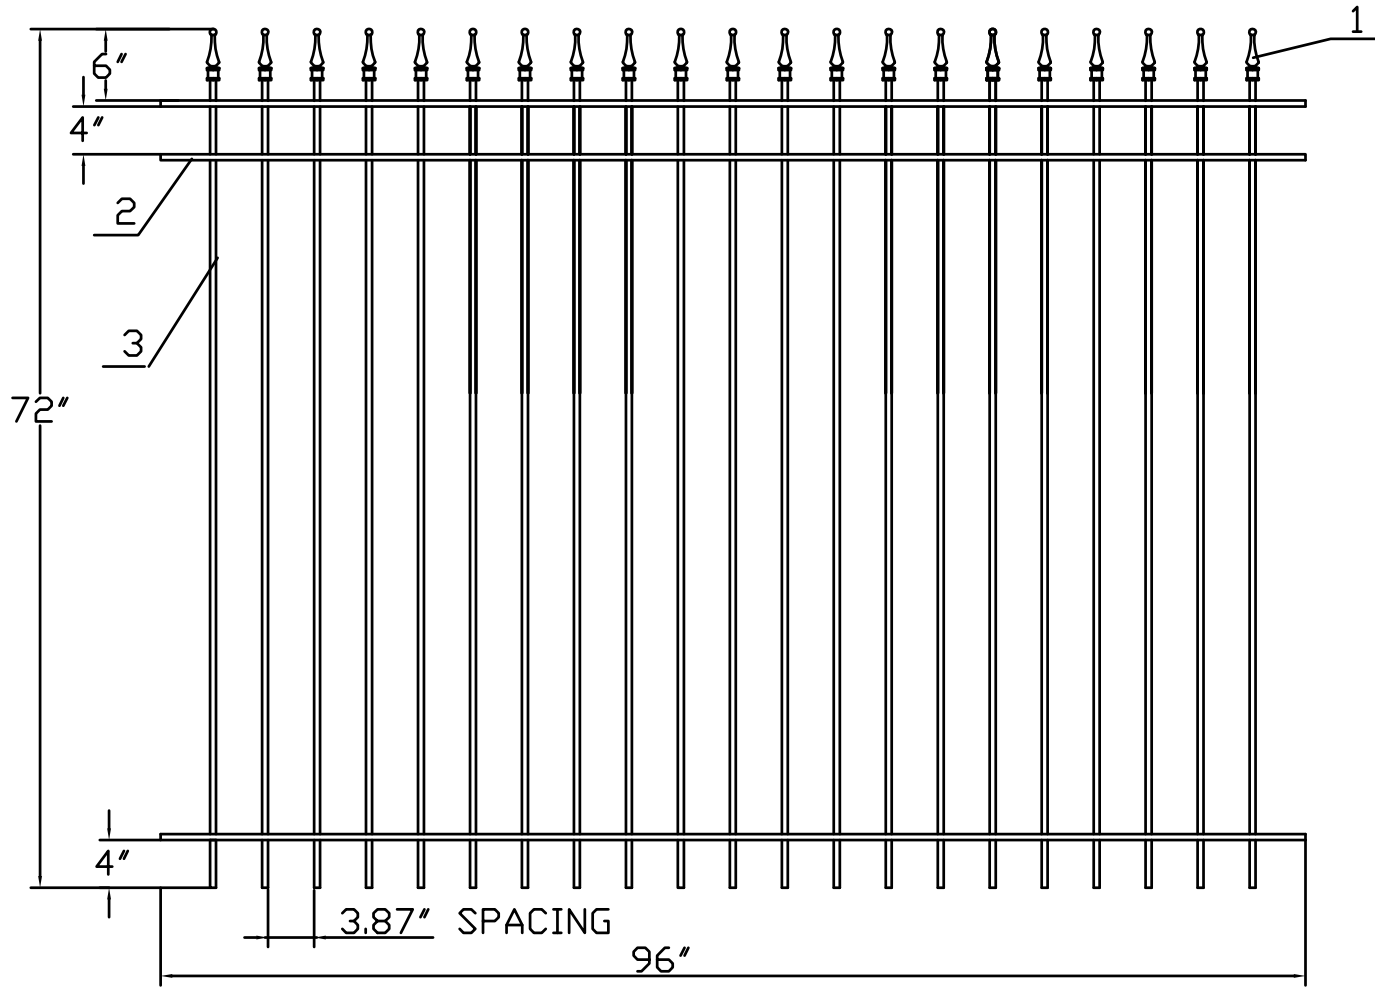

6'H X 8'W STRONGHOLD IRON FENCE PANEL
 TRADITIONAL GRADE - STYLE #1: CLASSIC

www.ironfenceshop.com
 (800) 261-2729

| NO. | MATERIAL | QTY |
|-----|------------------|-----|
| 1 | CAST IRON FINIAL | 21 |
| 2 | ┌ 1"X1/2"X1/8" | 3 |
| 3 | 1/2"X1/2"X18ga | 21 |

TP0608-3R