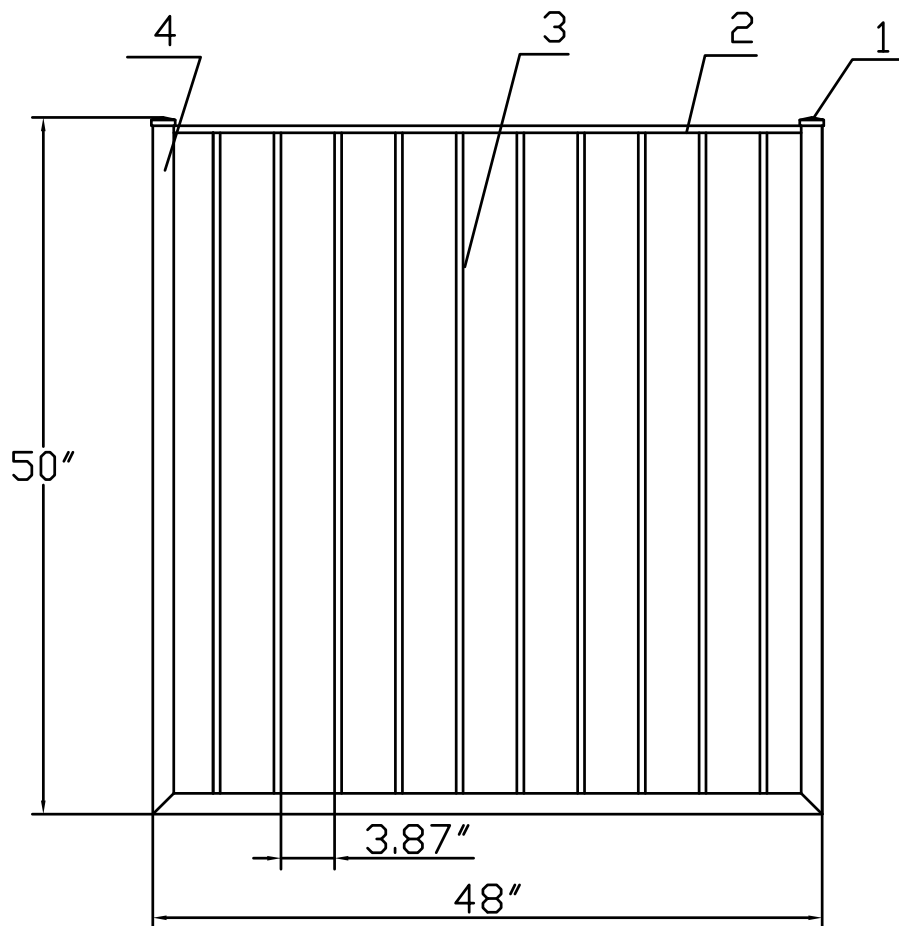

50"H X 4'W STRONGHOLD IRON WALK GATE
 TRADITIONAL GRADE - STYLE #2: POOL

PERIMETER FENCING
IRON • FENCE
SHOP
 ESTATE GATES
 www.ironfenceshop.com
 (800) 261-2729

NO.	MATERIAL	QTY
1	CAST IRON CAP	2
2	┌ 1"X1/2"X1/8"	1
3	1/2"X1/2"X18ga	10
4	1-1/2"X1-1/2"X14ga	3

TP5004-RG