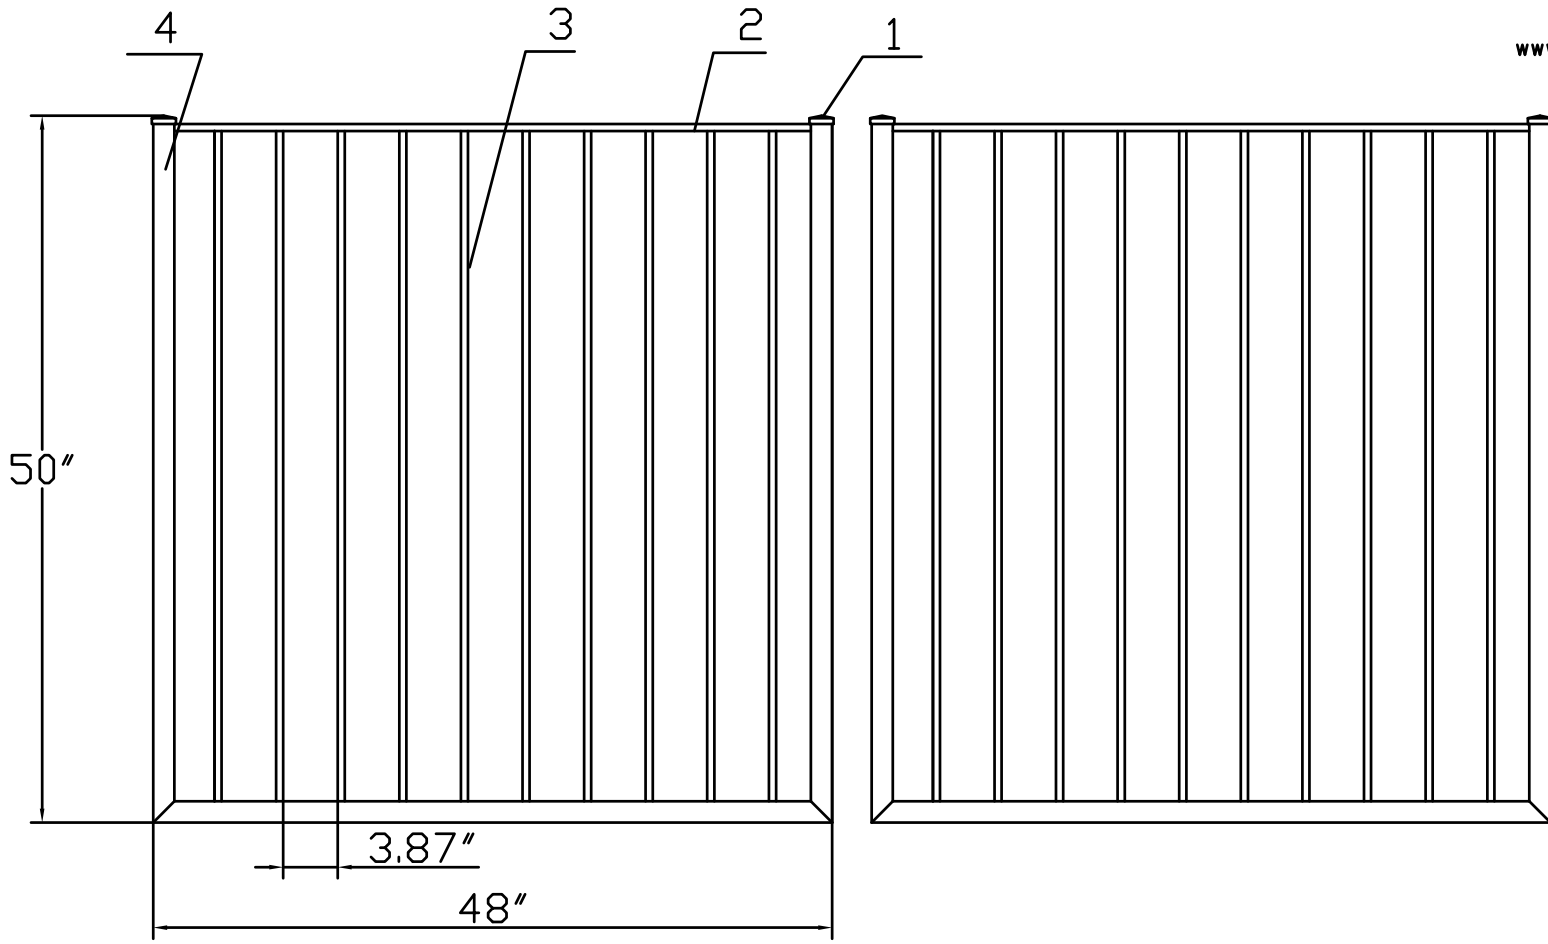

50"H X 4'W STRONGHOLD IRON DOUBLE WALK GATE
 TRADITIONAL GRADE - STYLE #2: POOL

www.ironfenceshop.com
 (800) 261-2729

NO.	MATERIAL	QTY
1	CAST IRON CAP	4
2	┌ 1"X1/2"X1/8"	2
3	1/2"X1/2"X18ga	20
4	1-1/2"X1-1/2"X14ga	6

TP5004-RGD