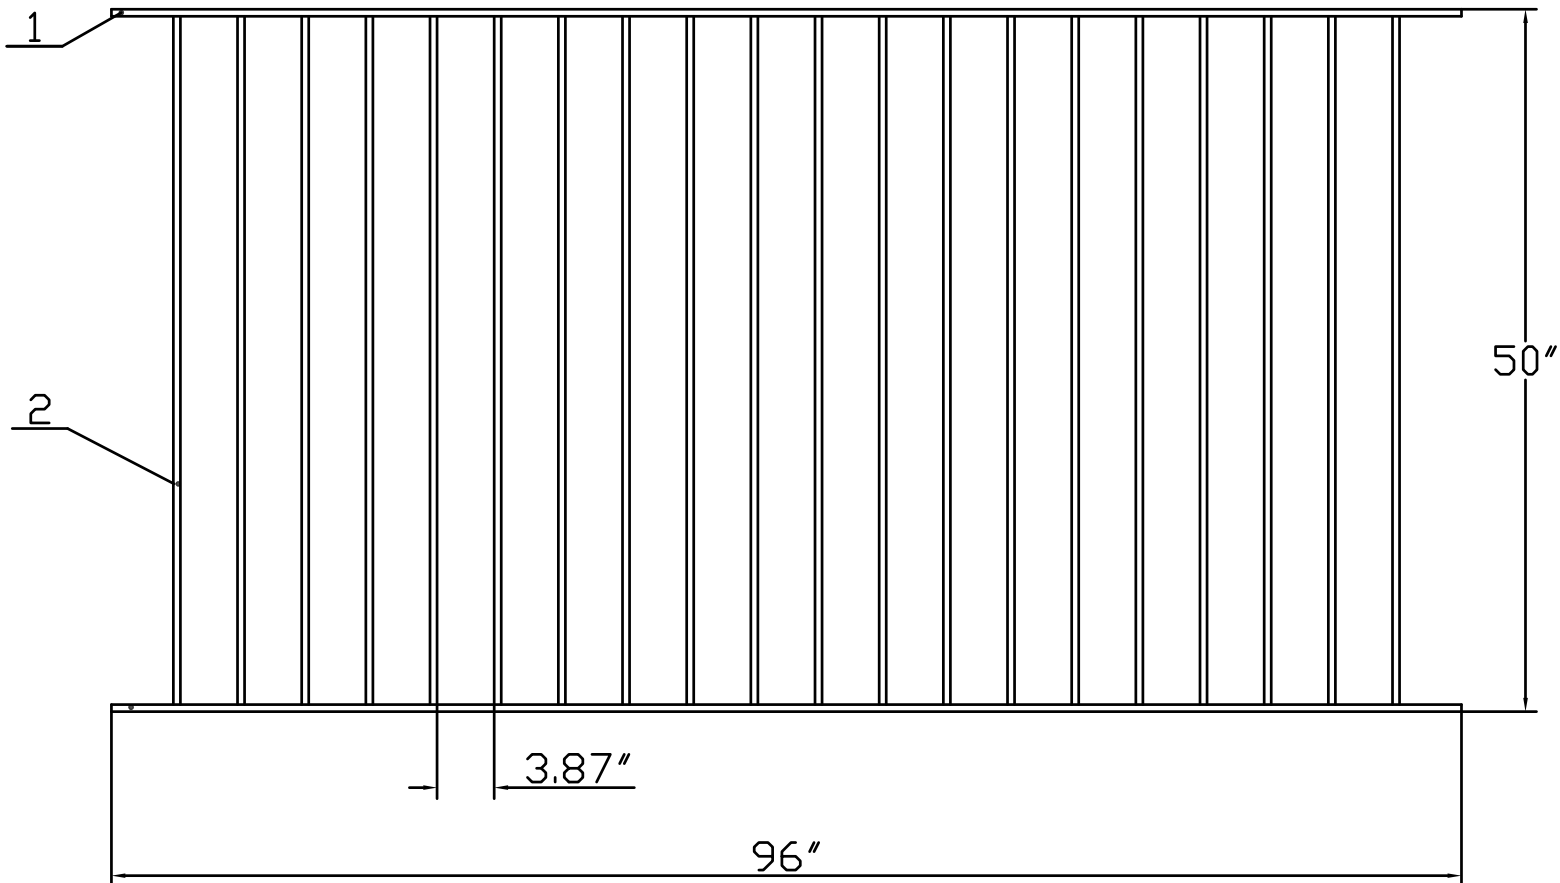

50"H X 8'W STRONGHOLD IRON FENCE PANEL  
SIGNATURE GRADE - STYLE #2: POOL

PERIMETER FENCING  
  
**IRON • FENCE**  
**SHOP**  
 ESTATE GATES  
 www.ironfenceshop.com  
 (800) 261-2729

NO.	MATERIAL	QTY
1	 1 1/2"X1/2"X1/8"	2
2	3/4"X3/4"X16gauge	20

TP5008-2C