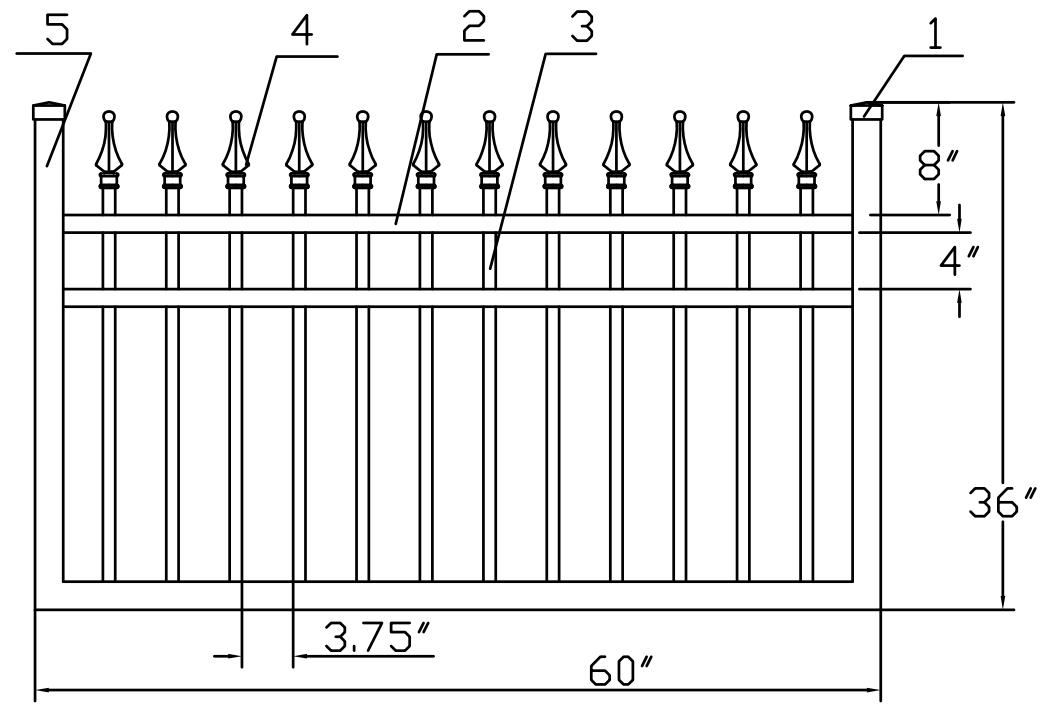

3'H X 5'W INFINITY ALUMINUM WALK GATE
SIGNATURE GRADE - STYLE #1: CLASSIC

NO.	MATERIAL	QTY
1	CAST ALUMINUM CAP	2
2	 1 1/4" X 1 1/4" X 0.1"	2
3	3/4" X 3/4" X 0.05"	12
4	CAST ALUMINUM FINIAL	12
5	2" X 2" X 0.125"	3