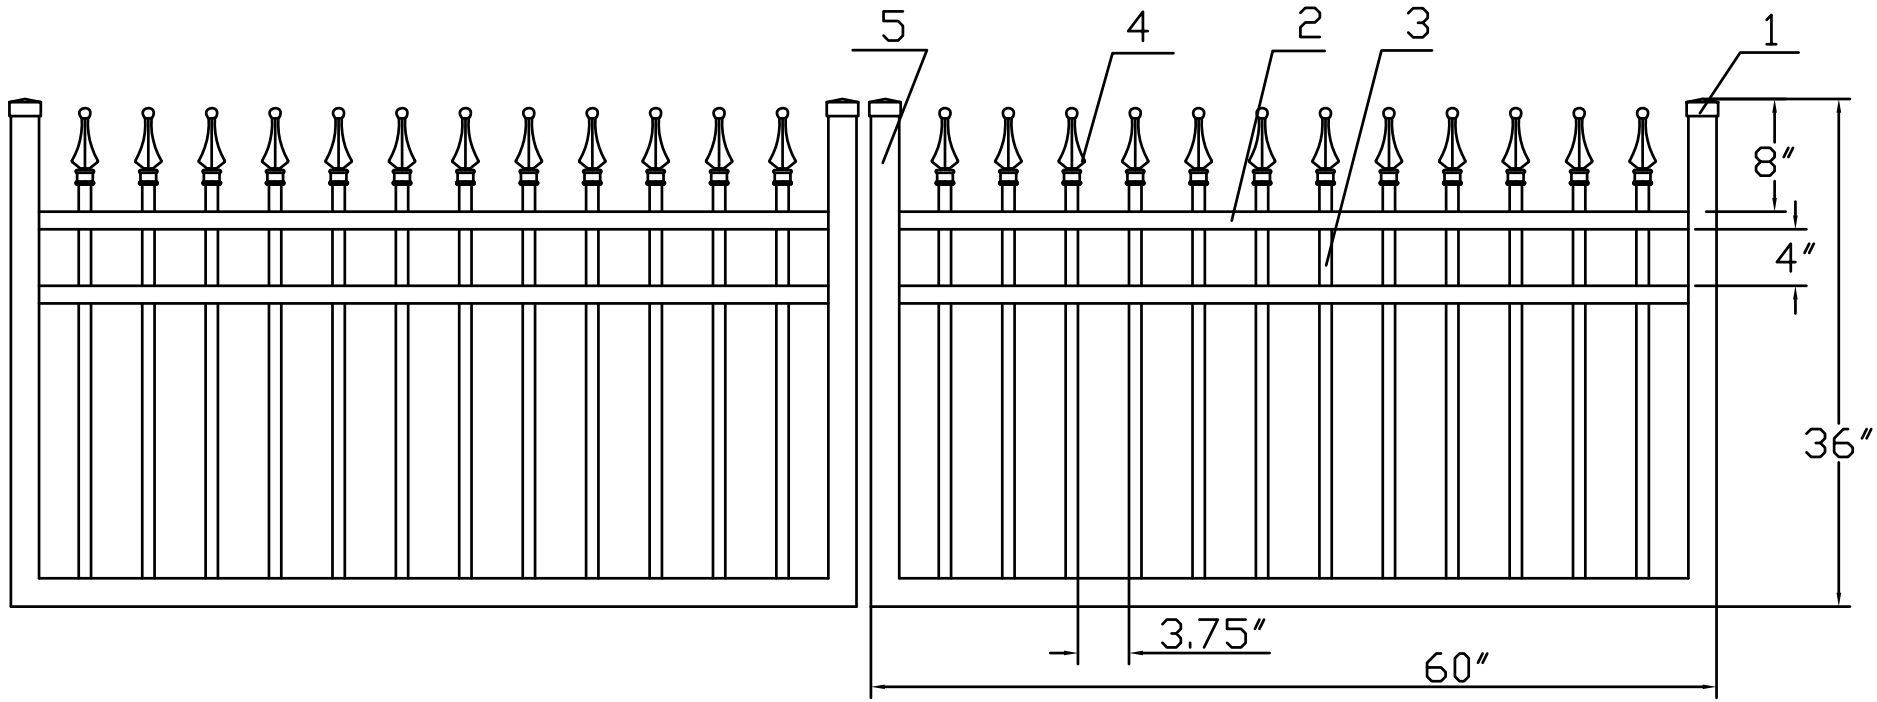

3'H X 10'W INFINITY ALUMINUM DOUBLE WALK GATE
SIGNATURE GRADE - STYLE #1: CLASSIC

NO.	MATERIAL	QTY
1	CAST ALUMINUM CAP	4
2	└ 1¼"X1¼"X0.1"	4
3	¾"X¾"X0.05"	24
4	CAST ALUMINUM FINIAL	24
5	2"X2"X0.125"	6

TPAG0305CD