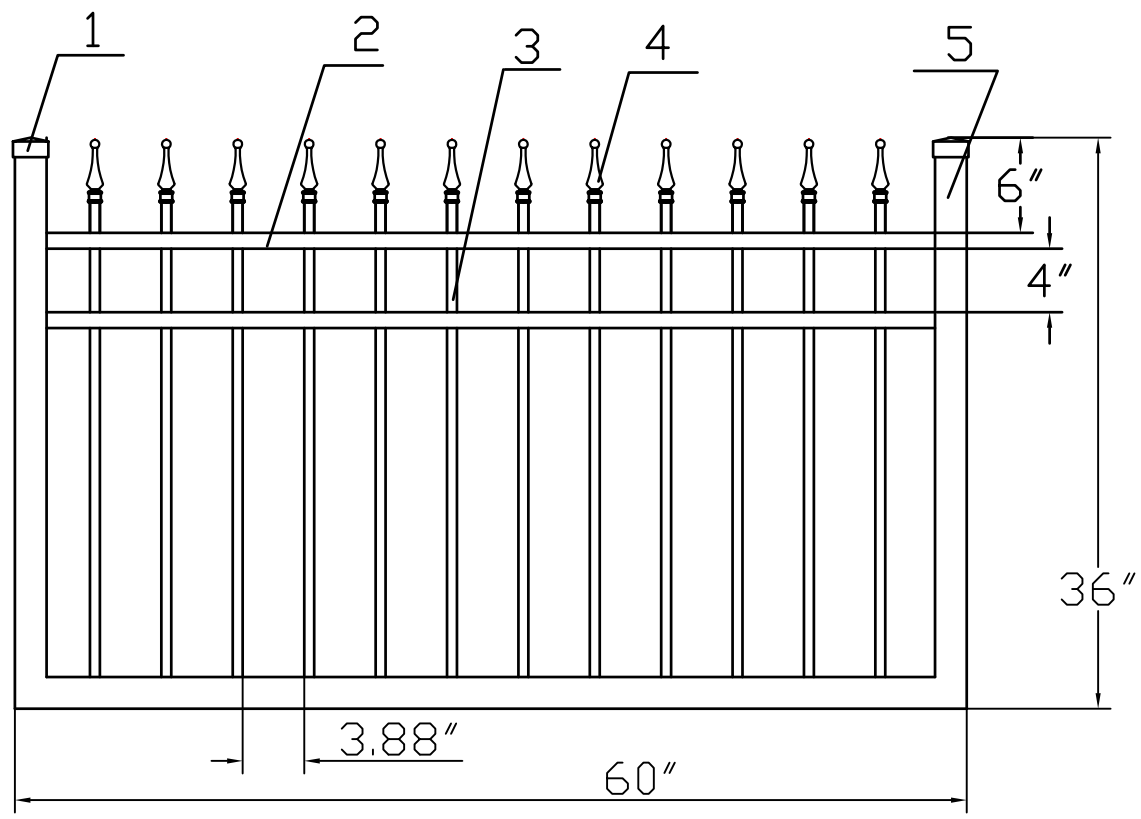

3'H X 5'W INFINITY ALUMINUM WALK GATE
 TRADITIONAL GRADE - STYLE #1: CLASSIC

www.ironfenceshop.com
 (800) 261-2729

| NO. | MATERIAL | QTY |
|-----|----------------------|-----|
| 1 | CAST ALUMINUM CAP | 2 |
| 2 | └ 1"X1½"X0.07" | 2 |
| 3 | 5/8"X5/8"X0.05" | 12 |
| 4 | CAST ALUMINUM FINIAL | 12 |
| 5 | 2"X2"X0.125" | 3 |