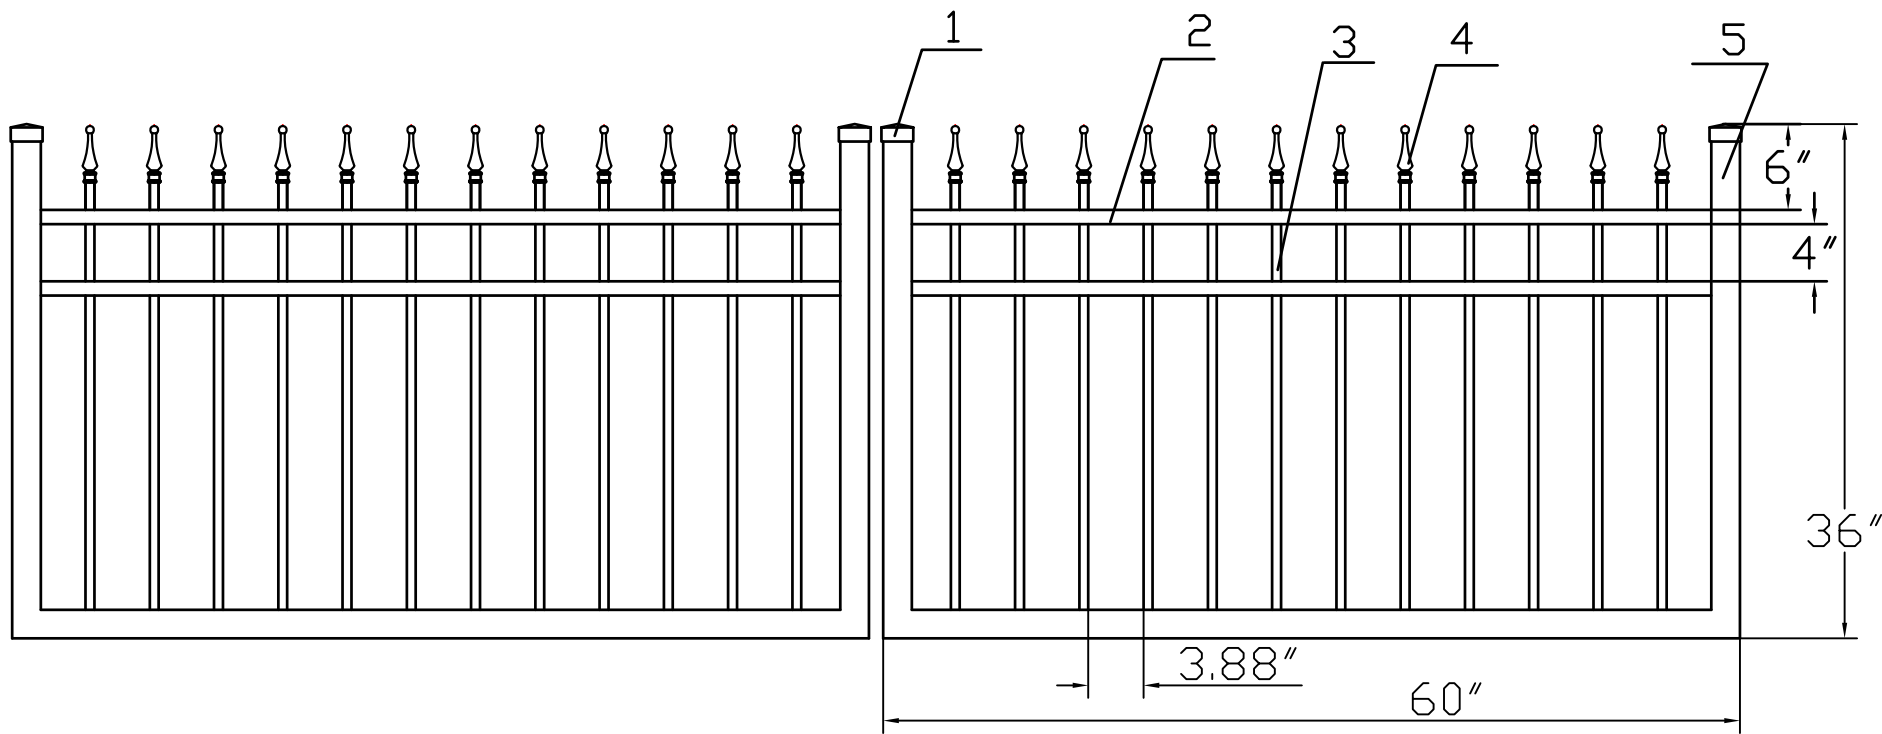

3'H X 10'W INFINITY ALUMINUM DOUBLE WALK GATE  
 TRADITIONAL GRADE - STYLE #1: CLASSIC

www.ironfenceshop.com  
 (800) 261-2729

NO.	MATERIAL	QTY
1	CAST ALUMINUM CAP	4
2	└ 1"X1½"X0.07"	4
3	5/8"X5/8"X0.05"	24
4	CAST ALUMINUM FINIAL	24
5	2"X2"X0.125"	6