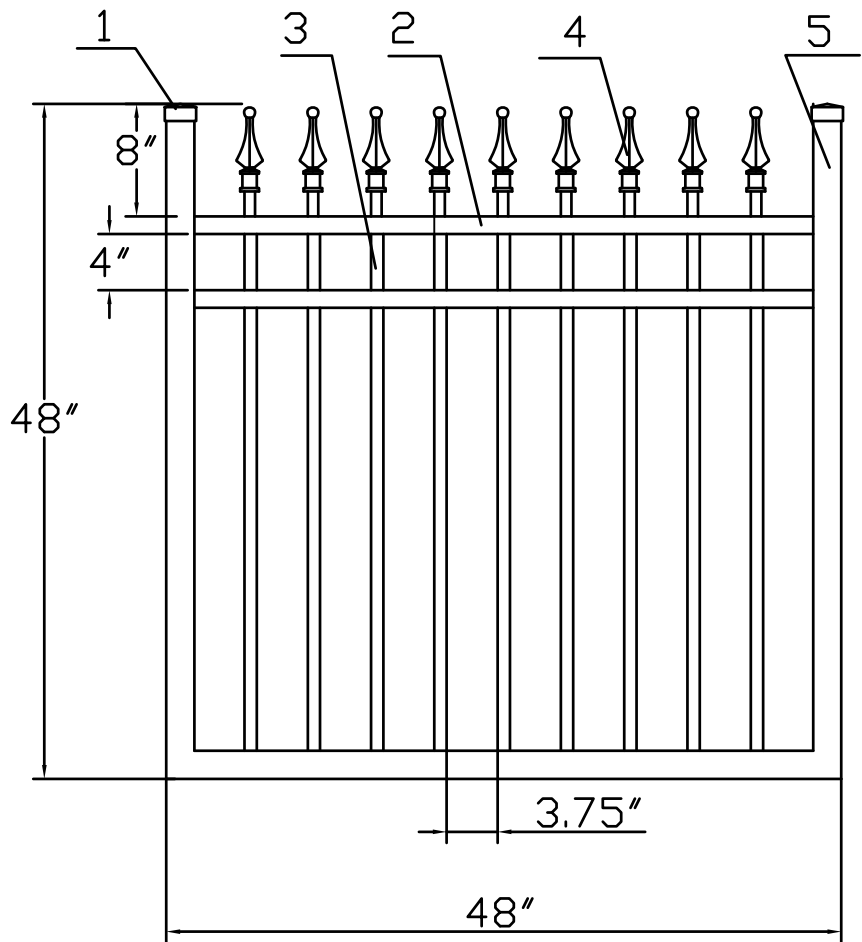

4'H X 4'W INFINITY ALUMINUM WALK GATE  
SIGNATURE GRADE - STYLE #1: CLASSIC

NO.	MATERIAL	QTY
1	CAST ALUMINUM CAP	2
2	1 1/4" X 1 1/4" X 0.1"	2
3	3/4" X 3/4" X 0.05"	9
4	CAST ALUMINUM FINIAL	9
5	2" X 2" X 0.125"	3