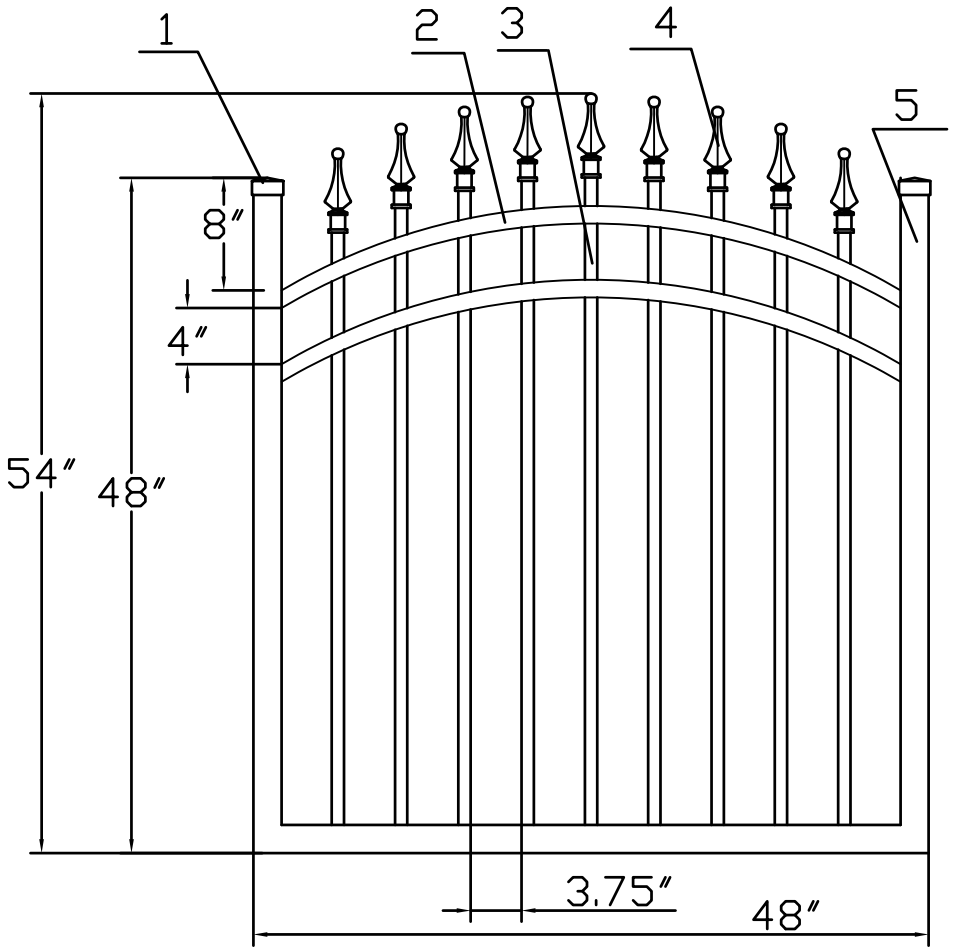

4'H X 4'W INFINITY ALUMINUM ARCHED WALK GATE
SIGNATURE GRADE - STYLE #1: CLASSIC

NO.	MATERIAL	QTY
1	CAST ALUMINUM CAP	2
2	1 1/4" X 1 1/4" X 0.1"	2
3	3/4" X 3/4" X 0.05"	9
4	CAST ALUMINUM FINIAL	9
5	2" X 2" X 0.125"	3

TPAG0404CA