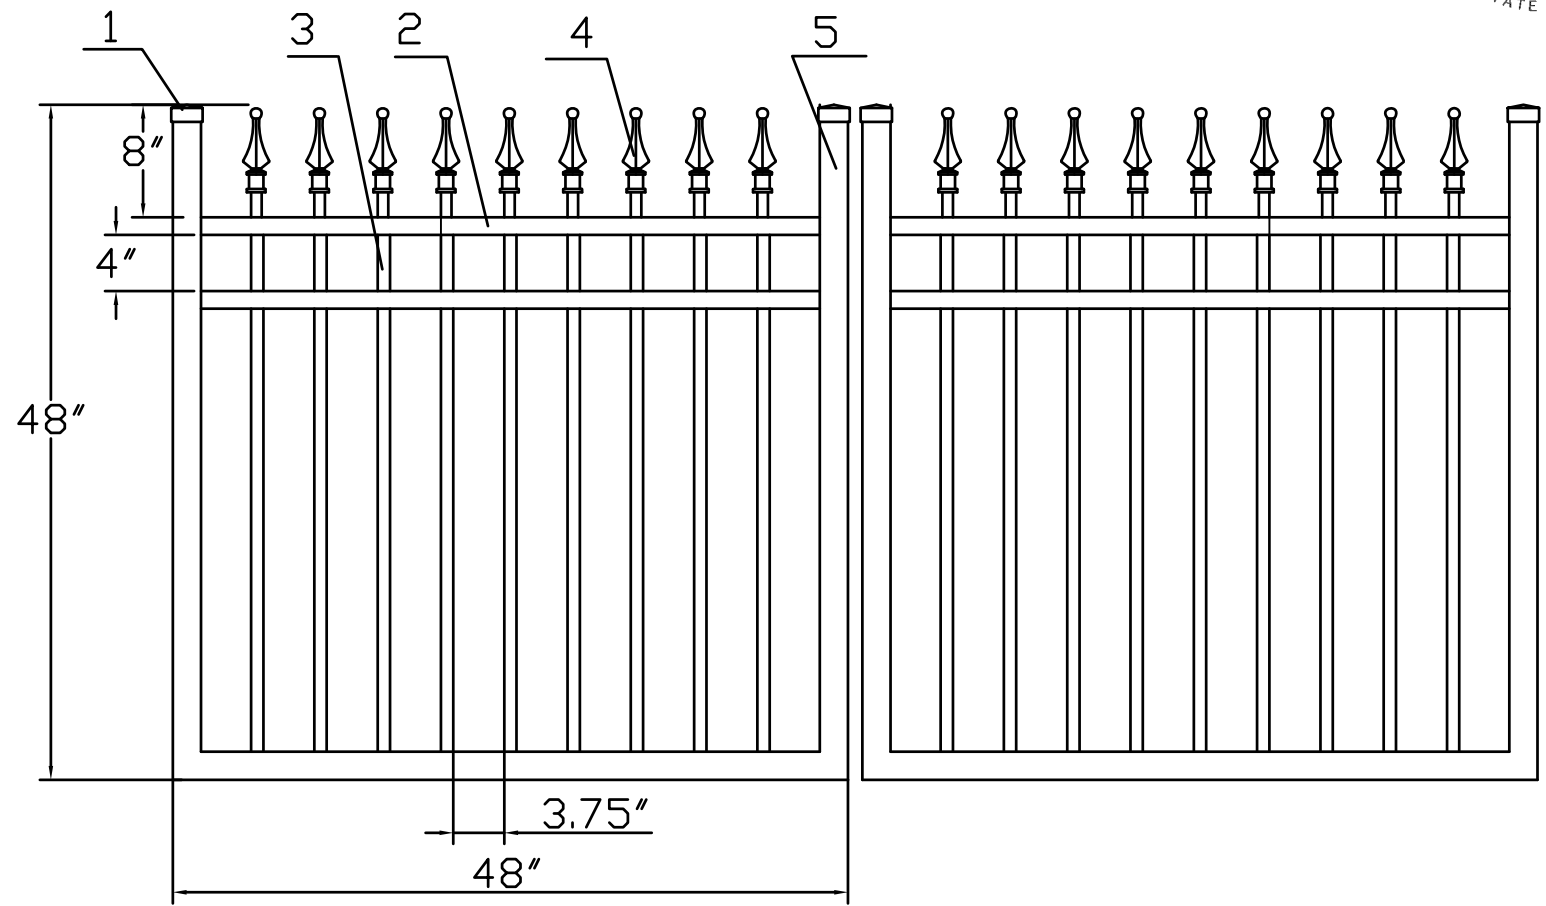

4'H X 8'W INFINITY ALUMINUM DOUBLE WALK GATE
SIGNATURE GRADE - STYLE #1: CLASSIC

NO.	MATERIAL	QTY
1	CAST ALUMINUM CAP	4
2	┌ 1¼"X1¼"X0.1"	4
3	3/4"X3/4"X0.05"	18
4	CAST ALUMINUM FINIAL	18
5	2"X2"X0.125"	6