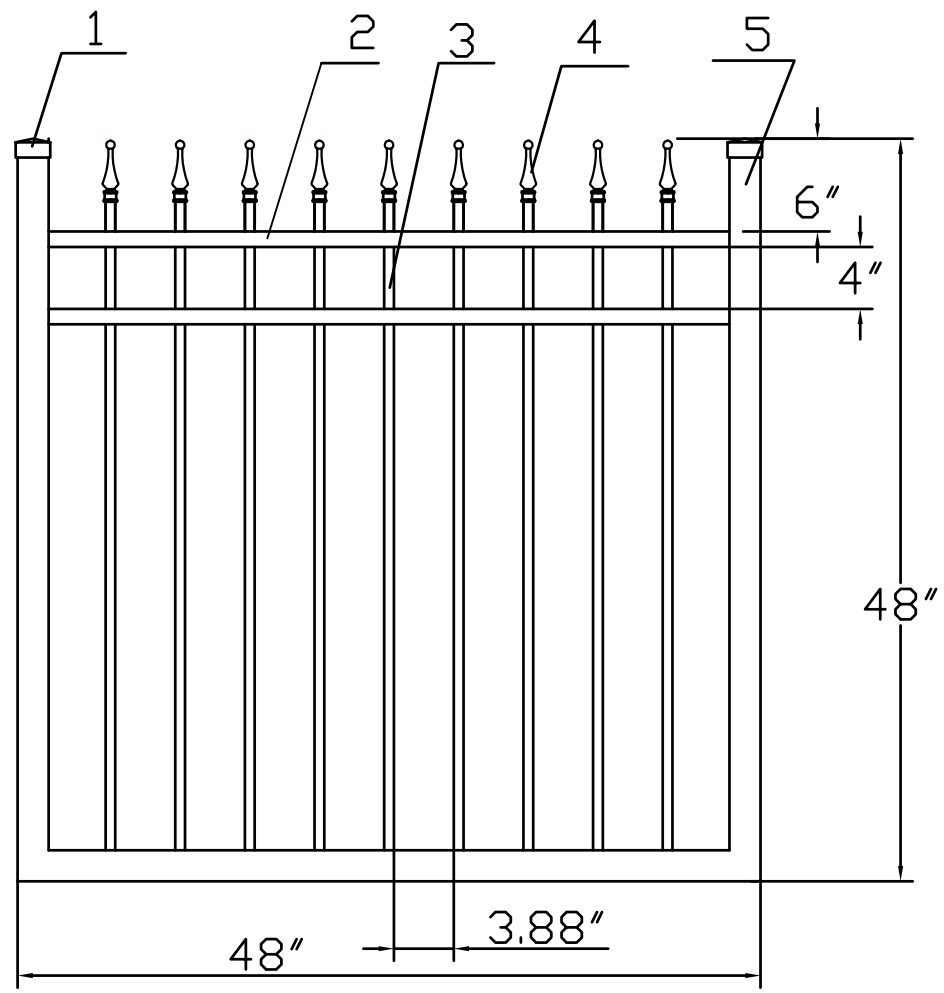

4'H X 4'W INFINITY ALUMINUM WALK GATE  
 TRADITIONAL GRADE - STYLE #1: CLASSIC

www.ironfenceshop.com  
 (800) 261-2729

NO.	MATERIAL	QTY
1	CAST ALUMINUM CAP	2
2	1"X1½"X0.07"	2
3	5/8"X5/8"X0.05"	9
4	CAST ALUMINUM FINIAL	9
5	2"X2"X0.125"	3