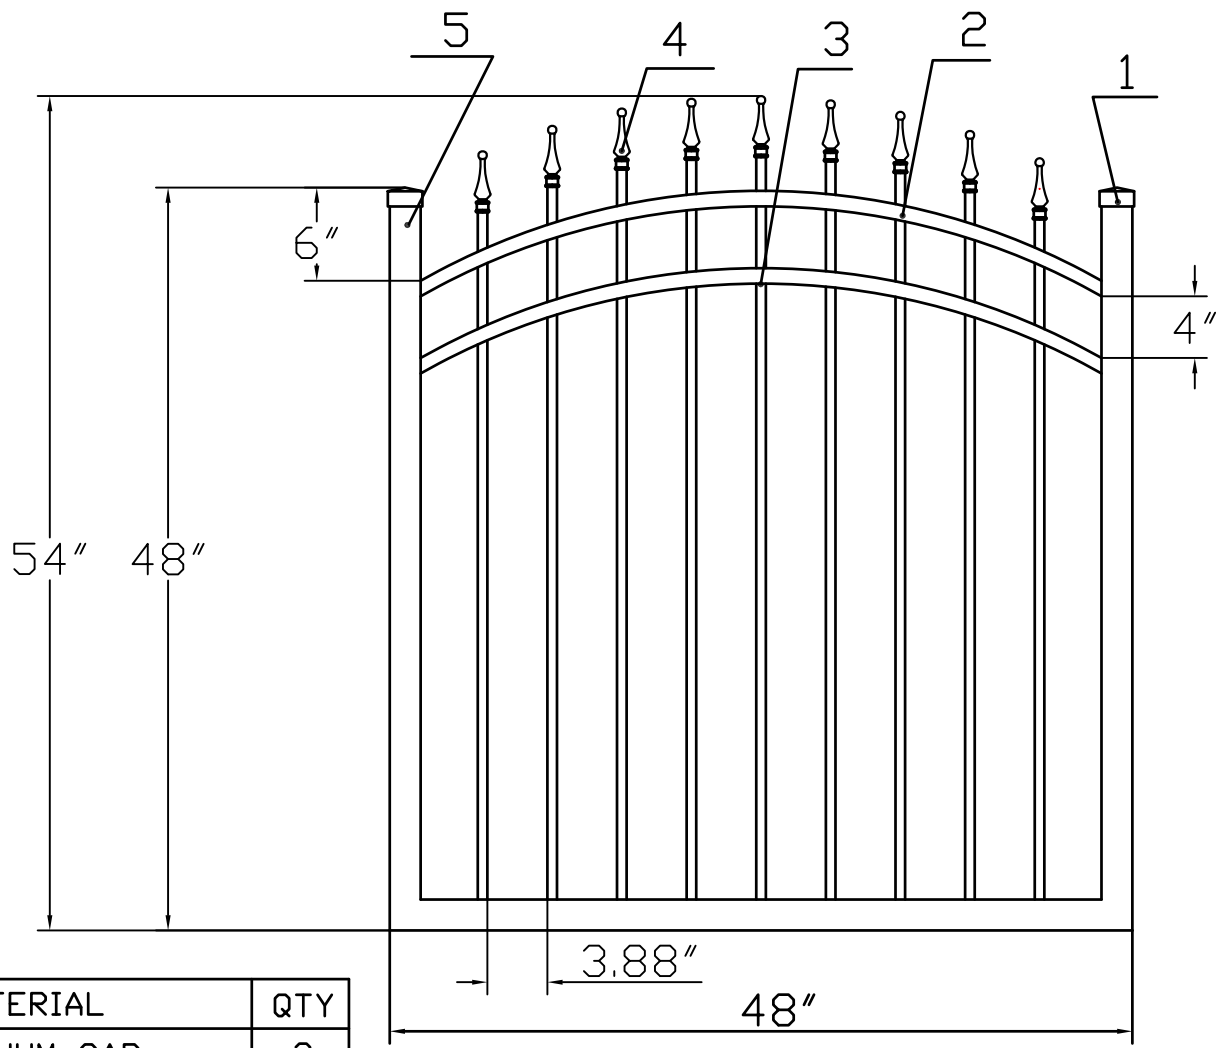

4'H X 4'W INFINITY ALUMINUM ARCHED WALK GATE
 TRADITIONAL GRADE - STYLE #1: CLASSIC

PERIMETER FENCING

IRON FENCE SHOP
 ESTATE GATES
 www.ironfenceshop.com
 (800) 261-2729

NO.	MATERIAL	QTY
1	CAST ALUMINUM CAP	2
2	1"X1½"X0.07"	2
3	5⁄8"X5⁄8"X0.05"	9
4	CAST ALUMINUM FINIAL	9
5	2"X2"X0.125"	3