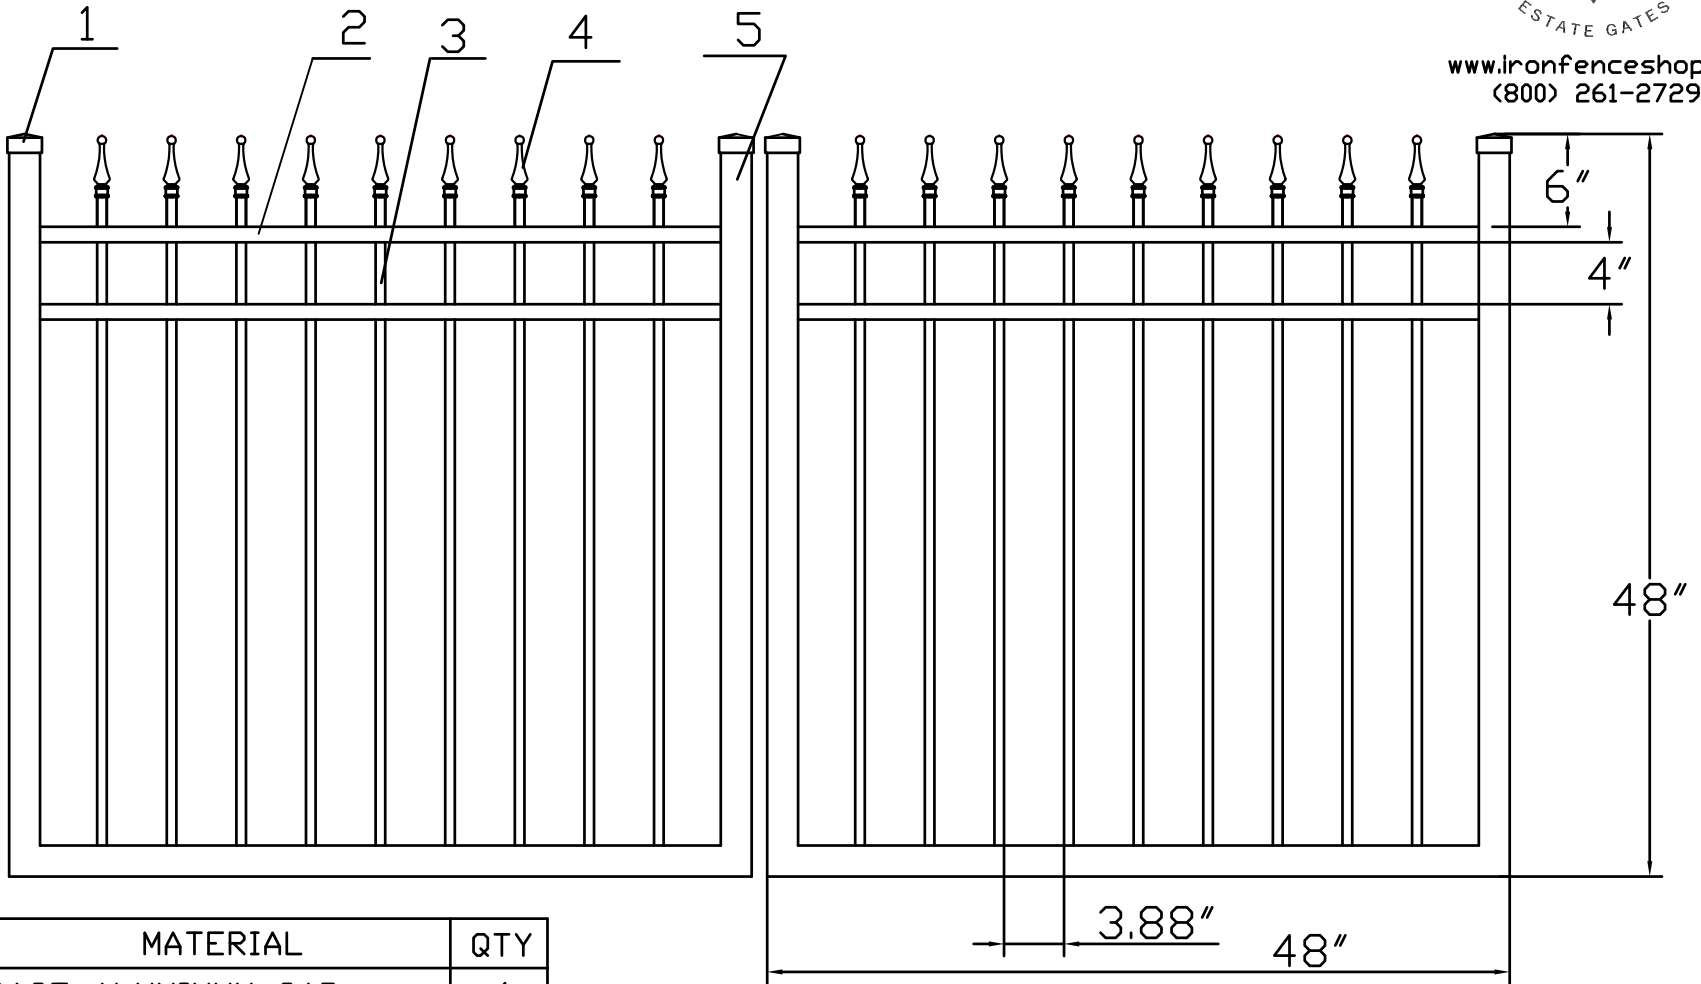

4'H X 8'W INFINITY ALUMINUM DOUBLE WALK GATE
 TRADITIONAL GRADE - STYLE #1: CLASSIC

www.ironfenceshop.com
 (800) 261-2729

NO.	MATERIAL	QTY
1	CAST ALUMINUM CAP	4
2	┌ 1"X1½"X0.07"	4
3	┌ 5/8"X5/8"X0.05"	18
4	CAST ALUMINUM FINIAL	18
5	2"X2"X0.125"	6