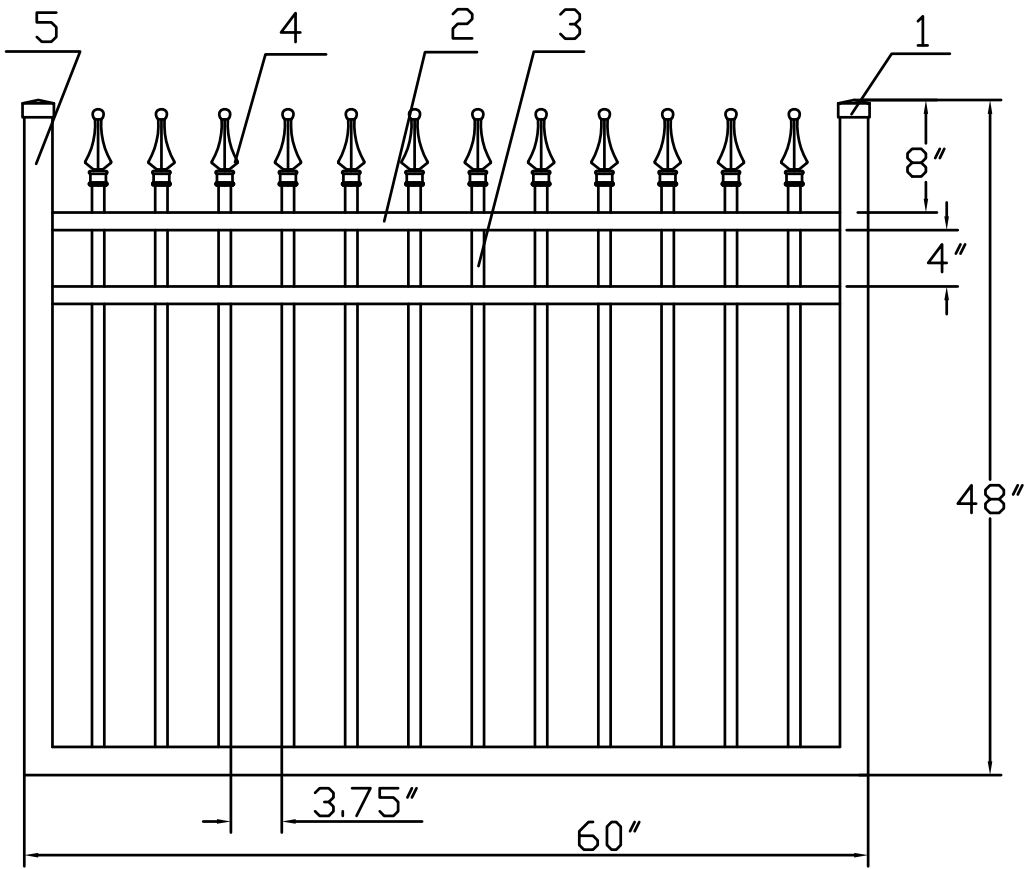

4'H X 5'W INFINITY ALUMINUM WALK GATE
SIGNATURE GRADE - STYLE #1: CLASSIC

NO.	MATERIAL	QTY
1	CAST ALUMINUM CAP	2
2	└ 1¼"X1¼"X0.1"	2
3	3/4"X3/4"X0.05"	12
4	CAST ALUMINUM FINIAL	12
5	2"X2"X0.125"	3

TPAG0405C